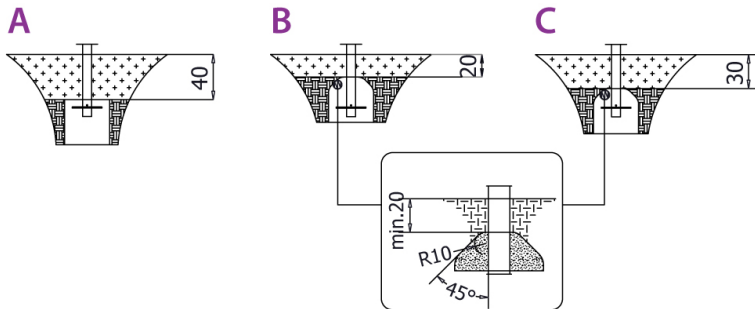

WIN PLAY GROUP

Add: Building E, Wisniowy Business Park, Ul Ilzecka 26, 02-135, Warsaw, Poland

Tel : +48 221 530 191

Email: info@playground.com.pl

WOODEN WD1581

Surfaces according to EN 1176-1:2017

	Description (mm)	Layer thickness (cm)	Maximum fall heights (cm)
Turf/ top layer of soil (A,B,C)	-	-	≤100
bark (A,C)	Particle size from 20 to 80	30	≤200
		40	≤300
woodchips (A,C)	Particle size from 5 to 30	30	≤200
		40	≤300
sand or gravel (A,C)	Particle size from 0,25 to 8	30	≤200
		40	≤300
synthetic attested (A,B,C)	Tested according to EN 1177		150

Amount of safe surface corresponding with free fall height:

HIC <60	4,5 m ²
HIC 90	2,6 m ²
HIC 100	10,2 m ²
HIC 120	16,9 m ²
HIC 130	14,3 m ²
HIC 150	25,9 m ²

Data is subject to change without prior notice.