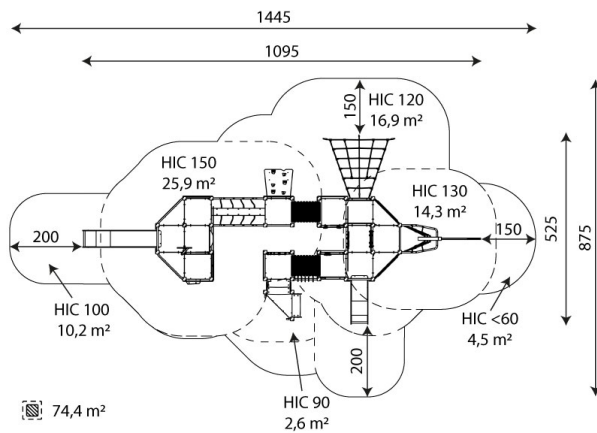

2
number of slides

10
number of interactive elements

6
number of activity elements

Product technical sheet

WOODEN WD1581

Product data

Length	1095 cm
Width	525 cm
Total height	490 cm
Age group	3 - 14 years
Number of users	52 kids
Safety zone	74,4 m²
Free fall height	150 cm
The height of the platforms	35, 90, 120, 150 cm
slide platform height	90, 150 cm
In accordance with norm EN	1176-1:2017
Availability of spare parts	YES

Data is subject to change without prior notice.

Additional information

- equipment adapted for the disabled; intended for public playgrounds;
- equipment has a certificate issued by an accredited entity or a declaration of conformity;
- no sharp edges or chinks that would pose a danger of jimmie the head, fingers or any other body parts;
- slide should not be installed southwards;
- render is for reference only, the actual appearance of the equipment and its color may vary;

Guarantee

30

30 year guarantee - Structural strength of steel and stainless steel components

15

15 year guarantee - Structural failure of steel and stainless steel, for dynamic equipment

10

10 year guarantee - Structural failure of high density polyethylene and high pressure laminates components

5

5 year guarantee - Corrosion of stainless steel and hot dip galvanized and powder coated components; against bark beetles and rot in case of wooden structural elements

Detailed information in the guarantee card

WIN PLAY GROUP

Add: Building E, Wisniowy Business Park, Ul Ilzecka 26, 02-135, Warsaw, Poland

Tel : +48 221 530 191

Email: info@playground.com.pl