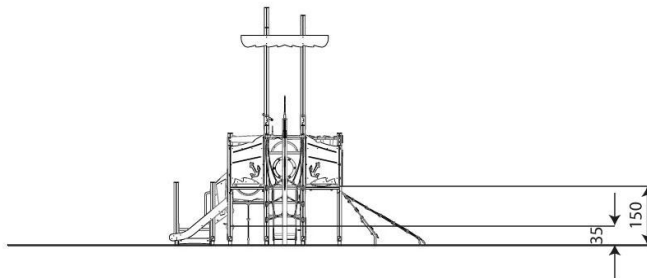

2
number of slides

10
number of interactive elements

6
number of activity elements

Product technical sheet

WOODEN WD1581

Product data

Length	1095 cm
Width	525 cm
Total height	490 cm
Age group	3 - 14 years
Number of users	52 kids
Safety zone	74,4 m²
Free fall height	150 cm
The height of the platforms	35, 90, 120, 150 cm
slide platform height	90, 150 cm
In accordance with norm EN	1176-1:2017
Availability of spare parts	YES

Data is subject to change without prior notice.

Additional information

- equipment adapted for the disabled; intended for public playgrounds;
- equipment has a certificate issued by an accredited entity or a declaration of conformity;
- no sharp edges or chinks that would pose a danger of jimmie the head, fingers or any other body parts;
- slide should not be installed southwards;
- render is for reference only, the actual appearance of the equipment and its color may vary;

Guarantee

30

30 year guarantee - Structural strength of steel and stainless steel components

15

15 year guarantee - Structural failure of steel and stainless steel, for dynamic equipment

10

10 year guarantee - Structural failure of high density polyethylene and high pressure laminates components

5

5 year guarantee - Corrosion of stainless steel and hot dip galvanized and powder coated components; against bark beetles and rot in case of wooden structural elements

Detailed information in the guarantee card

WIN PLAY GROUP

Add: Building E, Wisniowy Business Park, Ul Ilzecka 26, 02-135, Warsaw, Poland

Tel : +48 221 530 191

Email: info@playground.com.pl