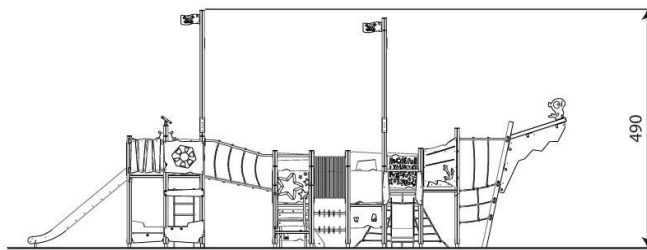

2
number of slides

10
number of interactive elements

6
number of activity elements

Product technical sheet

WOODEN WD1581

Product data

Length	1095 cm
Width	525 cm
Total height	490 cm
Age group	3 - 14 years
Number of users	52 kids
Safety zone	74,4 m²
Free fall height	150 cm
The height of the platforms	35, 90, 120, 150 cm
slide platform height	90, 150 cm
In accordance with norm EN	1176-1:2017
Availability of spare parts	YES

Data is subject to change without prior notice.

Additional information

- equipment adapted for the disabled; intended for public playgrounds;
- equipment has a certificate issued by an accredited entity or a declaration of conformity;
- no sharp edges or chinks that would pose a danger of jimmie the head, fingers or any other body parts;
- slide should not be installed southwards;
- render is for reference only, the actual appearance of the equipment and its color may vary;

Guarantee

30

30 year guarantee - Structural strength of steel and stainless steel components

15

15 year guarantee - Structural failure of steel and stainless steel, for dynamic equipment

10

10 year guarantee - Structural failure of high density polyethylene and high pressure laminates components

5

5 year guarantee - Corrosion of stainless steel and hot dip galvanized and powder coated components; against bark beetles and rot in case of wooden structural elements

Detailed information in the guarantee card

WIN PLAY GROUP

Add: Building E, Wisniowy Business Park, Ul Ilzecka 26, 02-135, Warsaw, Poland

Tel : +48 221 530 191

Email: info@playground.com.pl