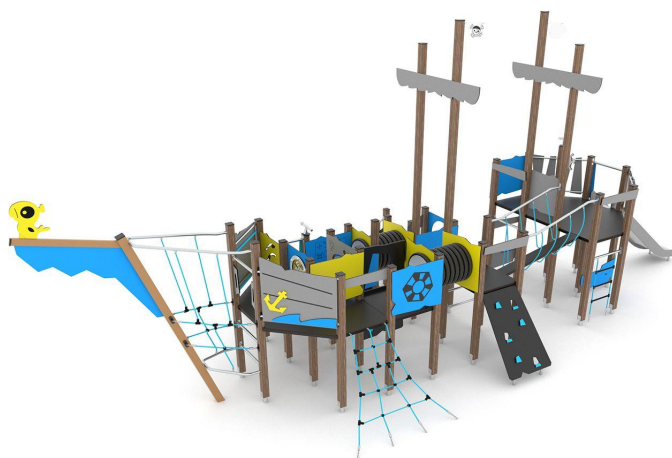

WOODEN WD1581

3 - 14 years

52 kids

74,4 m²

Winplay

Winplay

Material specification

- Construction made of the highest quality laminated, impregnated and double coated pine wood 90 x 90 mm without knots, secured from the top with polypropylene plugs,
- Metal anchors made of hot dip galvanized steel, protecting the wood from direct contact with the ground to prevent rot and to extend the product's life,
- Platforms and climbing walls made of durable anti-slip and waterproof plywood or HPL plate,
- Side panels made of durable HDPE or HPL plate, resistant to weather conditions,
- Slides made of stainless steel with durable HDPE or HPL side panels,
- Educational panels and moving elements made of HDPE or HPL plate, resistant to weather conditions,
- Maze windows made of polycarbonate, balls made of synthetic material,
- Spherical windows made of polycarbonate,
- Telescope made of stainless steel and durable HDPE plate, resistant to weather conditions,
- Flags and rudders made of durable HDPE plate, resistant to weather conditions,
- Double wall tube passage made of polypropylene,
- Steel ropes in polypropylene braid, connected with durable plastic elements, stainless steel or aluminum,
- Ladders made of steel ropes in polypropylene braid and rungs made of synthetic material,
- Calibrated stainless steel chains, preventing fingers entrapment,
- Stainless steel bars, ladders and handrails,
- Screws covered with plastic caps and/or stainless steel screws,

Data is subject to change without prior notice.

Additional information

- equipment adapted for the disabled; intended for public playgrounds;
- equipment has a certificate issued by an accredited entity or a declaration of conformity;
- no sharp edges or chinks that would pose a danger of jimmie the head, fingers or any other body parts;
- slide should not be installed southwards;
- render is for reference only, the actual appearance of the equipment and its color may vary;