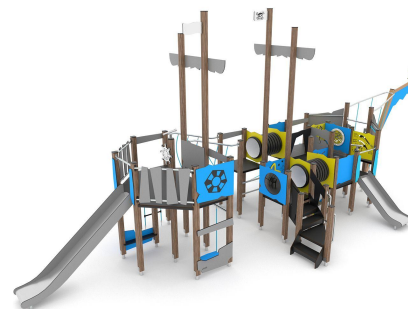

WOODEN WD1581

3 - 14 years

52 kids

74,4 m²

Winplay

Winplay

Material specification

- Construction made of the highest quality laminated, impregnated and double coated pine wood 90 x 90 mm without knots, secured from the top with polypropylene plugs,
- Metal anchors made of hot dip galvanized steel, protecting the wood from direct contact with the ground to prevent rot and to extend the product's life,
- Platforms and climbing walls made of durable anti-slip and waterproof plywood or HPL plate,
- Side panels made of durable HDPE or HPL plate, resistant to weather conditions,
- Slides made of stainless steel with durable HDPE or HPL side panels,
- Educational panels and moving elements made of HDPE or HPL plate, resistant to weather conditions,
- Maze windows made of polycarbonate, balls made of synthetic material,
- Spherical windows made of polycarbonate,
- Telescope made of stainless steel and durable HDPE plate, resistant to weather conditions,
- Flags and rudders made of durable HDPE plate, resistant to weather conditions,
- Double wall tube passage made of polypropylene,
- Steel ropes in polypropylene braid, connected with durable plastic elements, stainless steel or aluminum,
- Ladders made of steel ropes in polypropylene braid and rungs made of synthetic material,
- Calibrated stainless steel chains, preventing fingers entrapment,
- Stainless steel bars, ladders and handrails,
- Screws covered with plastic caps and/or stainless steel screws,

Product technical sheet

WOODEN WD1581

Product data

Length	1095 cm
Width	525 cm
Total height	490 cm
Age group	3 - 14 years
Number of users	52 kids
Safety zone	74,4 m ²
Free fall height	150 cm
The height of the platforms	35, 90, 120, 150 cm
slide platform height	90, 150 cm
In accordance with norm EN	1176-1:2017
Availability of spare parts	YES