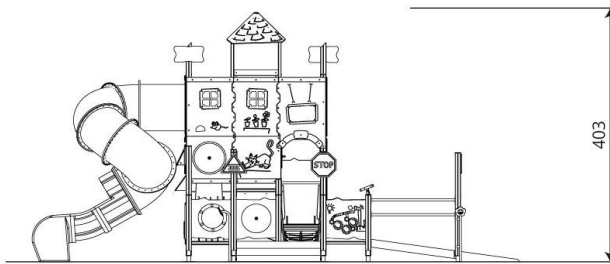

TOPICCO WD1542

Product data

Length	857 cm
Width	807 cm
Total height	403 cm
Age group	1 - 8 years
Number of users	54 kids
Safety zone	80,3 m ²
Free fall height	210 cm
The height of the platforms	35, 59, 60, 90, 120, 150, 180, 210 cm
tube slide platform height	210 cm
slide platform height	59 cm
In accordance with norm	EN 1176-1:2017
Availability of spare parts	YES

Data is subject to change without prior notice.

Additional information

- equipment adapted for the disabled; intended for public playgrounds;
- equipment has a certificate issued by an accredited entity or a declaration of conformity;
- no sharp edges or chinks that would pose a danger of jimmie the head, fingers or any other body parts;
- anchoring on flat surface, 80/70/60 cm deep;
- slide should not be installed southwards;
- render is for reference only, the actual appearance of the equipment and its color may vary;