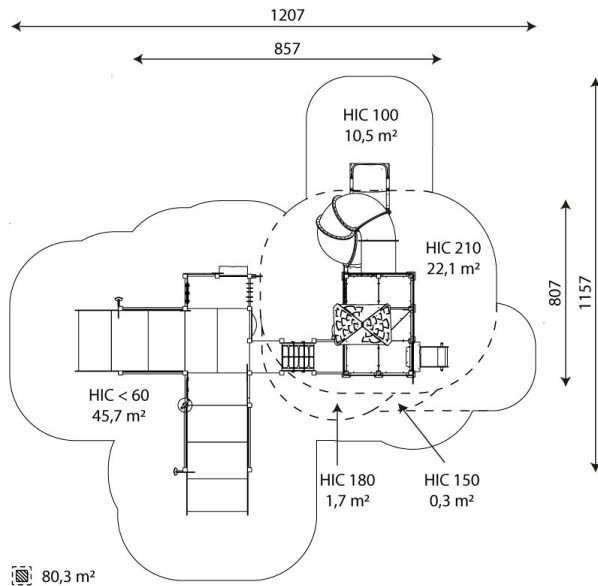

TOPICCO WD1542

Product data

Length	857 cm
Width	807 cm
Total height	403 cm
Age group	1 - 8 years
Number of users	54 kids
Safety zone	80,3 m ²
Free fall height	210 cm
The height of the platforms	35, 59, 60, 90, 120, 150, 180, 210 cm
tube slide platform height	210 cm
slide platform height	59 cm
In accordance with norm	EN 1176-1:2017
Availability of spare parts	YES

Data is subject to change without prior notice.

Additional information

- equipment adapted for the disabled; intended for public playgrounds;
- equipment has a certificate issued by an accredited entity or a declaration of conformity;
- no sharp edges or chinks that would pose a danger of jimmie the head, fingers or any other body parts;
- anchoring on flat surface, 80/70/60 cm deep;
- slide should not be installed southwards;
- render is for reference only, the actual appearance of the equipment and its color may vary;