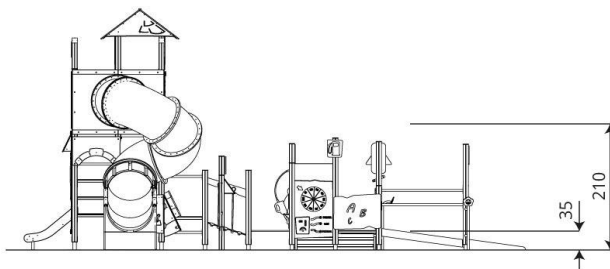

TOPICCO WD1542

Product data

Length	857 cm
Width	807 cm
Total height	403 cm
Age group	1 - 8 years
Number of users	54 kids
Safety zone	80,3 m ²
Free fall height	210 cm
The height of the platforms	35, 59, 60, 90, 120, 150, 180, 210 cm
tube slide platform height	210 cm
slide platform height	59 cm
In accordance with norm	EN 1176-1:2017
Availability of spare parts	YES

Data is subject to change without prior notice.

Additional information

- equipment adapted for the disabled; intended for public playgrounds;
- equipment has a certificate issued by an accredited entity or a declaration of conformity;
- no sharp edges or chinks that would pose a danger of jimmie the head, fingers or any other body parts;
- anchoring on flat surface, 80/70/60 cm deep;
- slide should not be installed southwards;
- render is for reference only, the actual appearance of the equipment and its color may vary;