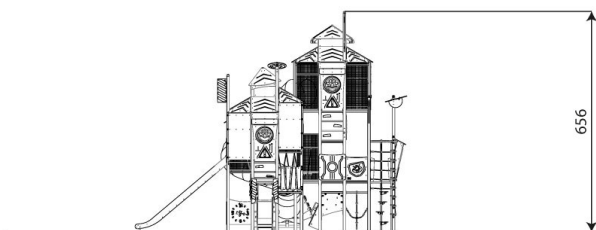

2
number of towers

3
number of slides

9
number of roofs

8
number of interactive elements

11
number of activity elements

Product technical sheet

SPACE 3431

Product data

Length	1154 cm
Width	810 cm
Total height	656 cm
Age group	4 - 14 years
Number of users	86 kids
Safety zone	89,1 m²
Free fall height	270 cm
The height of the platforms	120, 150, 180, 210, 240, 270, 300, 360 cm
tube slide platform height	360 cm
slide platform height	90, 120 cm
In accordance with norm EN	1176-1:2017
Weight of the heaviest part	210 kg
Dimensions of the largest part	8x8x585 cm
Availability of spare parts	YES

Color options

Data is subject to change without prior notice.

Additional information

- equipment adapted for the disabled; intended for public playgrounds;
- equipment has a certificate issued by an accredited entity or a declaration of conformity;
- no sharp edges or chinks that would pose a danger of jimmie the head, fingers or any other body parts;
- anchoring on flat surface, 80/70 cm deep;
- slide should not be installed southwards;
- render is for reference only, the actual appearance of the equipment and its color may vary;

Guarantee

30

30 year guarantee - Structural strength of steel and stainless steel components

15

15 year guarantee - Structural failure of steel and stainless steel, for dynamic equipment

10

10 year guarantee - Structural failure of high density polyethylene and high pressure laminates components

5

5 year guarantee - Corrosion of stainless steel and hot dip galvanized and powder coated components; against bark beetles and rot in case of wooden structural elements

Detailed information in the guarantee card

WIN PLAY GROUP

Add: Building E, Wisniowy Business Park, Ul Ilzecka 26, 02-135, Warsaw, Poland

Tel : +48 221 530 191

Email: info@playground.com.pl