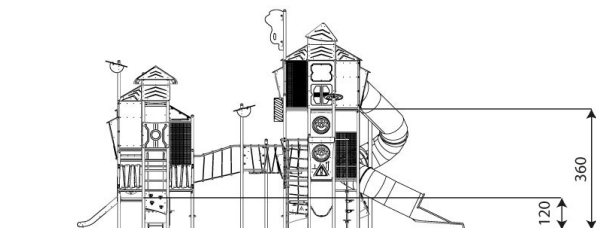

2
number of towers

3
number of slides

9
number of roofs

8
number of interactive elements

11
number of activity elements

Product technical sheet

SPACE 3431

Product data

Length	1154 cm
Width	810 cm
Total height	656 cm
Age group	4 - 14 years
Number of users	86 kids
Safety zone	89,1 m²
Free fall height	270 cm
The height of the platforms	120, 150, 180, 210, 240, 270, 300, 360 cm
tube slide platform height	360 cm
slide platform height	90, 120 cm
In accordance with norm EN	1176-1:2017
Weight of the heaviest part	210 kg
Dimensions of the largest part	8x8x585 cm
Availability of spare parts	YES

Color options

Data is subject to change without prior notice.

Additional information

- equipment adapted for the disabled; intended for public playgrounds;
- equipment has a certificate issued by an accredited entity or a declaration of conformity;
- no sharp edges or chinks that would pose a danger of jimmie the head, fingers or any other body parts;
- anchoring on flat surface, 80/70 cm deep;
- slide should not be installed southwards;
- render is for reference only, the actual appearance of the equipment and its color may vary;

Guarantee

30

30 year guarantee - Structural strength of steel and stainless steel components

15

15 year guarantee - Structural failure of steel and stainless steel, for dynamic equipment

10

10 year guarantee - Structural failure of high density polyethylene and high pressure laminates components

5

5 year guarantee - Corrosion of stainless steel and hot dip galvanized and powder coated components; against bark beetles and rot in case of wooden structural elements

Detailed information in the guarantee card

WIN PLAY GROUP

Add: Building E, Wisniowy Business Park, Ul Ilzecka 26, 02-135, Warsaw, Poland

Tel : +48 221 530 191

Email: info@playground.com.pl