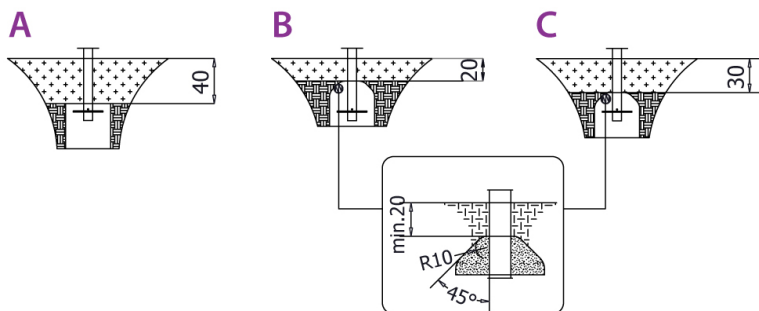

WIN PLAY GROUP

Add: Building E, Wisniowy Business Park, Ul Ilzecka 26, 02-135, Warsaw, Poland

Tel : +48 221 530 191

Email: info@playground.com.pl

SPACE 3431

Surfaces according to EN 1176-1:2017

	Description (mm)	Layer thickness (cm)	Maximum fall heights (cm)
Turf/ top layer of soil (A,B,C)	-	-	≤100
bark (A,C)	Particle size from 20 to 80	30	≤200
		40	≤300
woodchips (A,C)	Particle size from 5 to 30	30	≤200
		40	≤300
sand or gravel (A,C)	Particle size from 0,25 to 8	30	≤200
		40	≤300
synthetic attested (A,B,C)	Tested according to EN 1177		270

Amount of safe surface corresponding with free fall height:

HIC 100	19,2 m ²
HIC 120	2,0 m ²
HIC 150	1,6 m ²
HIC 180	13,4 m ²
HIC 210	6,7 m ²
HIC 240	23,4 m ²
HIC 270	22,8 m ²

Data is subject to change without prior notice.