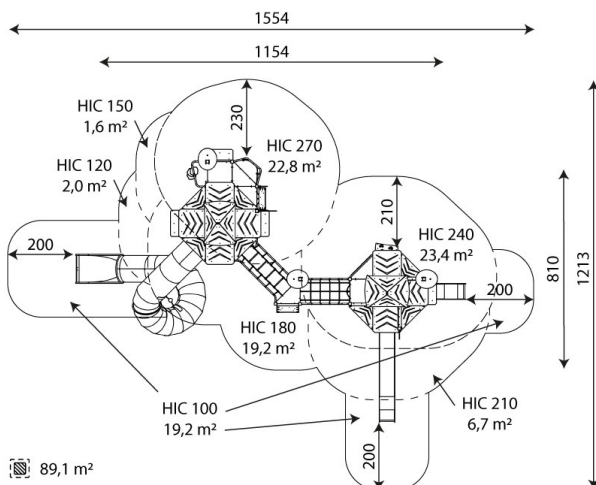

Tel : +48 221 530 191

Email: info@playground.com.pl

2
number of towers

3
number of slides

9
number of roofs

8
number of interactive elements

11
number of activity elements

Product technical sheet

SPACE 3431

Product data

Length	1154 cm
Width	810 cm
Total height	656 cm
Age group	4 - 14 years
Number of users	86 kids
Safety zone	89,1 m ²
Free fall height	270 cm
The height of the platforms	120, 150, 180, 210, 240, 270, 300, 360 cm
tube slide platform height	360 cm
slide platform height	90, 120 cm
In accordance with norm EN	1176-1:2017
Weight of the heaviest part	210 kg
Dimensions of the largest part	8x8x585 cm
Availability of spare parts	YES

Color options

Data is subject to change without prior notice.

Additional information

- equipment adapted for the disabled; intended for public playgrounds;
- equipment has a certificate issued by an accredited entity or a declaration of conformity;
- no sharp edges or chinks that would pose a danger of jimmie the head, fingers or any other body parts;
- anchoring on flat surface, 80/70 cm deep;
- slide should not be installed southwards;
- render is for reference only, the actual appearance of the equipment and its color may vary;