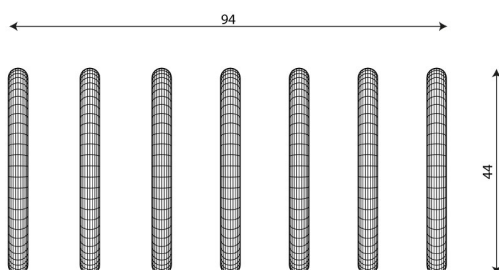

Product technical sheet

PARK 0940

Product data

Length	94 cm
Width	44 cm
Total height	25 cm
Availability of spare parts	YES
Color options	●

Data is subject to change without prior notice.

Material specification

- Powder galvanized and powder coated steel construction,
- Stainless steel screws and/or screws covered with plastic caps,

Additional information

- small architecture, complementary element of the playground;
- no sharp edges or chinks that would pose a danger of jimmieing the head, fingers or any other body parts;
- render is for reference only, the actual appearance of the equipment and its color may vary;