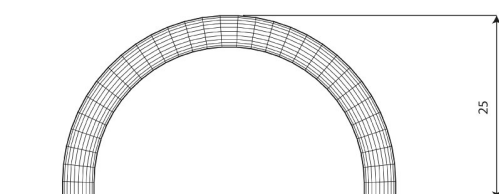

Guarantee

30 30 year guarantee - Structural strength of steel and stainless steel components

15 15 year guarantee - Structural failure of steel and stainless steel, for dynamic equipment

10 10 year guarantee - Structural failure of high density polyethylene and high pressure laminates components

5 5 year guarantee - Corrosion of stainless steel and hot dip galvanized and powder coated components; against bark beetles and rot in case of wooden structural elements

Detailed information in the guarantee card

WIN PLAY GROUP