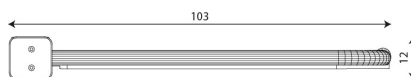

WIN PLAY WORKOUT 2399

WORKOUT EQUIPMENT

Winplay

Device Specifications	
Length	103 cm
Width	12 cm
Total height	205 cm

Minimal space

MATERIAL SPECIFICATION

- 100 x 100 mm galvanized and powder coated or stainless steel construction,
- Stainless steel bar,
- Top of the construction secured with durable plastic caps,
- Stainless steel screws,
- Board made of durable, anti-slip and waterproof HPL plate.

ADDITIONAL COMMENTS

- device intended for public outdoor gyms;
- anchoring on flat surface, 80 cm deep;
- render is for reference only, the actual appearance of the equipment and its color may vary;