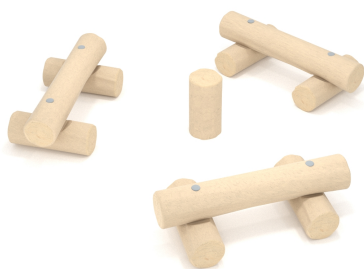

Product technical sheet

ROBINIA RB1349

Product data

Length	210 cm
Width	180 cm
Total height	40 cm
Availability of spare parts	YES

Data is subject to change without prior notice.

Material specification

- Construction made of Robinia - very durable acacia wood with a diameter of ~ 18 cm without sharp edges, resistant to weather conditions,
- Screws covered with plastic caps and/or stainless steel screws,

Additional information

- small architecture, complementary element of the playground;
- no sharp edges or chinks that would pose a danger of jimming the head, fingers or any other body parts;
- render is for reference only, the actual appearance of the equipment and its color may vary;