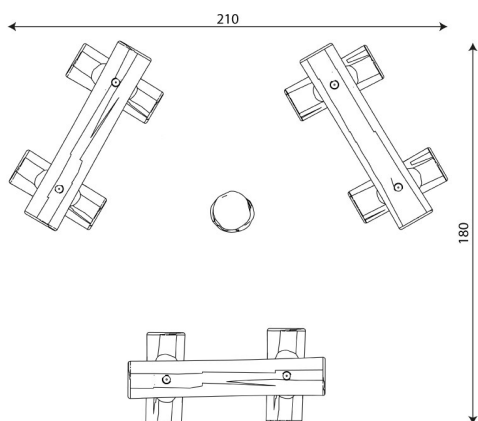

Product technical sheet

ROBINIA RB1349

Product data

Length	210 cm
Width	180 cm
Total height	40 cm
Availability of spare parts	YES

Data is subject to change without prior notice.

Material specification

- Construction made of Robinia - very durable acacia wood with a diameter of ~ 18 cm without sharp edges, resistant to weather conditions,
- Screws covered with plastic caps and/or stainless steel screws,

Additional information

- small architecture, complementary element of the playground;
- no sharp edges or chinks that would pose a danger of jimming the head, fingers or any other body parts;
- render is for reference only, the actual appearance of the equipment and its color may vary;