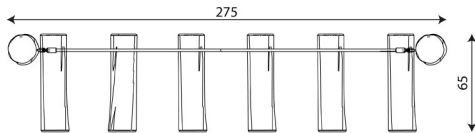

Guarantee

30

30 year guarantee - Structural strength of steel and stainless steel components

15

15 year guarantee - Structural failure of steel and stainless steel, for dynamic equipment

10

10 year guarantee - Structural failure of high density polyethylene and high pressure laminates components

5

5 year guarantee - Corrosion of stainless steel and hot dip galvanized and powder coated components; against bark beetles and rot in case of wooden structural elements

Detailed information in the guarantee card

WIN PLAY GROUP

Add: Building E, Wisniowy Business Park, Ul Ilzecka 26, 02-135, Warsaw, Poland

Tel : +48 221 530 191

Email: info@playground.com.pl