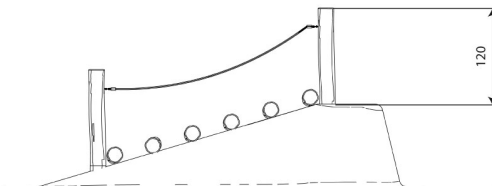

Guarantee

30

30 year guarantee - Structural strength of steel and stainless steel components

15

15 year guarantee - Structural failure of steel and stainless steel, for dynamic equipment

10

10 year guarantee - Structural failure of high density polyethylene and high pressure laminates components

5

5 year guarantee - Corrosion of stainless steel and hot dip galvanized and powder coated components; against bark beetles and rot in case of wooden structural elements

Detailed information in the guarantee card

WIN PLAY GROUP

Add: Building E, Wisniowy Business Park, Ul Ilzecka 26, 02-135, Warsaw, Poland

Tel : +48 221 530 191

Email: info@playground.com.pl