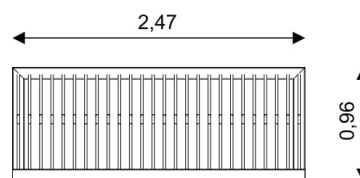

WIN PLAY SPORT 2022

FOOTBALL GOAL

Device Specifications	
Length	2,47 m
Width	0,96 m
Total height	2,00 m

Minimal space

Material Specification

- Hot dip galvanized steel construction;

Additional comments

- sport equipment