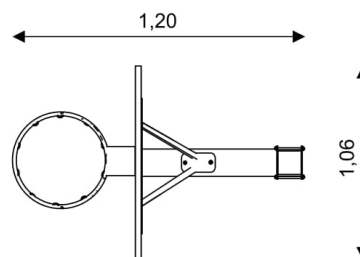

WIN PLAY SPORT EQUIPMENT 2002

BASKETBALL BASKET

Minimal space

Device Specifications	
Length	1,20 m
Width	1,06 m
Total height	3,57 m

Material Specification

- Hot dip galvanized steel construction;

Additional comments