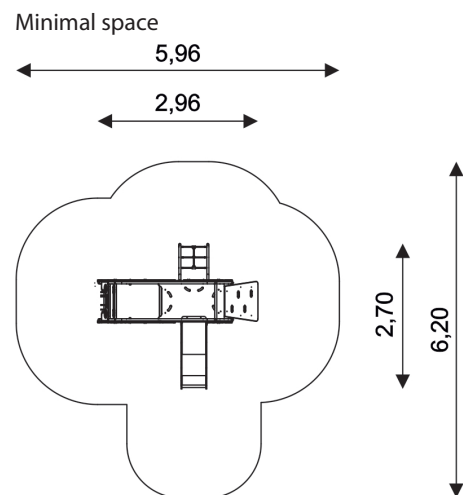

WIN PLAY TOPICCO 3103

TRUCK

Device Specifications	
Safety zone	26,05 m ²
Length	2,96 m
Width	2,70 m
Total height	2,04 m
Free fall height	0,90 m
Age range	3-12 lat
In accordance w/ EN standards	1176-1:2017-12
Weight of the heaviest part [kg]	105 kg
Dimension of the biggest part [cm]	1,9x2,5x0,07 m
Availability of spare parts	Tak

Additional Comments

- The device is certified by an accreditation organization;
- Embedded 0/5/55 cm deep in flat ground;
- The device is designed for public playgrounds.

Surfaces

Due to the free fall height of the equipment, the EN 1176-1:2017 standard allows the following surfaces: turf/soil (A,B,C), sand with minimal layer thickness of 30 cm (A,C), synthetic material approved for free fall of 0,90 m (A,B,C)