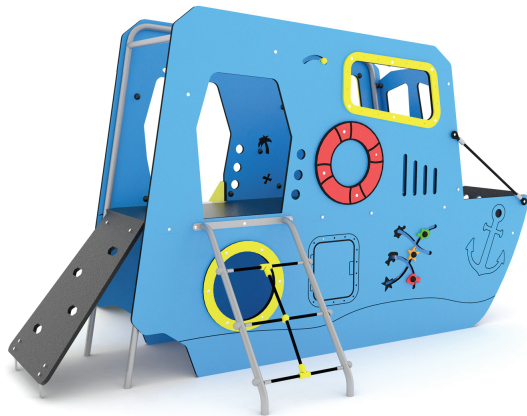

WIN PLAY TOPICCO 3101

SHIP

Device Specifications	
Safety zone	27,93 m ²
Length	3,46 m
Width	2,68 m
Total height	2,02 m
Free fall height	0,90 m
Age range	3-12 lat
In accordance w/ EN standards	1176-1:2017-12
Weight of the heaviest part [kg]	110 kg
Dimension of the biggest part [cm]	1,9x3,0x0,07 m
Availability of spare parts	Tak

Material Specification

- Platform made of waterproof anti-skidding plates;
- Other elements made out of atmospheric condition resistant HDPE polythene plates;
- No sharp edges or chinks that would pose a danger for jamming of the head, fingers and other body parts;
- All screws covered with colorful plastic caps;
- Galvanized and/or powder coated steel construction.

Additional Comments

- The device is certified by an accreditation organization;
- Embedded 0/5/55 cm deep in flat ground;
- The device is designed for public playgrounds.

Surfaces

Due to the free fall height of the equipment, the EN 1176-1:2017 standard allows the following surfaces: turf/soil (A,B,C), sand with minimal layer thickness of 30 cm (A,C), synthetic material approved for free fall of 0,90 m (A,B,C)