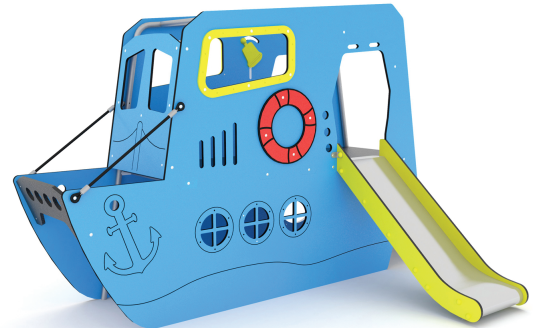

WIN PLAY TOPICCO 3101

SHIP

Device Specifications	
Safety zone	27,93 m ²
Length	3,46 m
Width	2,68 m
Total height	2,02 m
Free fall height	0,90 m
Age range	3-12 lat
In accordance w/ EN standards	1176-1:2017-12
Weight of the heaviest part [kg]	110 kg
Dimension of the biggest part [cm]	1,9x3,0x0,07 m
Availability of spare parts	Tak

Material Specification

- Platform made of waterproof anti-skidding plates;
- Other elements made out of atmospheric condition resistant HDPE polythene plates;
- No sharp edges or chinks that would pose a danger for jamming of the head, fingers and other body parts;
- All screws covered with colorful plastic caps;
- Galvanized and/or powder coated steel construction.

Additional Comments

- The device is certified by an accreditation organization;
- Embedded 0/5/55 cm deep in flat ground;
- The device is designed for public playgrounds.

Surfaces

Due to the free fall height of the equipment, the EN 1176-1:2017 standard allows the following surfaces: turf/soil (A,B,C), sand with minimal layer thickness of 30 cm (A,C), synthetic material approved for free fall of 0,90 m (A,B,C)