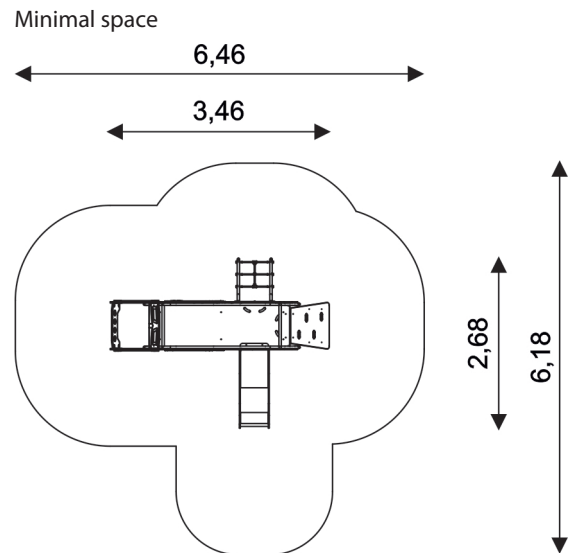

WIN PLAY TOPICCO 3101

SHIP

Device Specifications	
Safety zone	27,93 m ²
Length	3,46 m
Width	2,68 m
Total height	2,02 m
Free fall height	0,90 m
Age range	3-12 lat
In accordance w/ EN standards	1176-1:2017-12
Weight of the heaviest part [kg]	110 kg
Dimension of the biggest part [cm]	1,9x3,0x0,07 m
Availability of spare parts	Tak

Additional Comments

- The device is certified by an accreditation organization;
- Embedded 0/5/55 cm deep in flat ground;
- The device is designed for public playgrounds.

Surfaces

Due to the free fall height of the equipment, the EN 1176-1:2017 standard allows the following surfaces: turf/soil (A,B,C), sand with minimal layer thickness of 30 cm (A,C), synthetic material approved for free fall of 0,90 m (A,B,C)