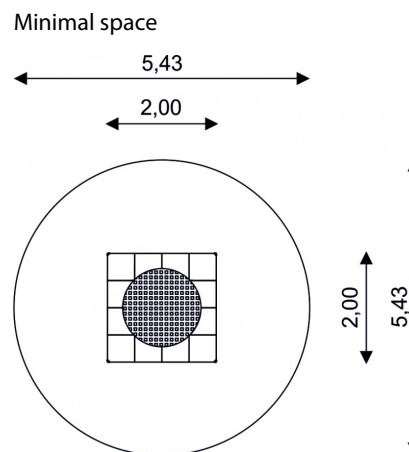

WIN PLAY SPORT TRAMP 2203

Kids Tramp Playground Round XL

Device Specifications	
Length	2,00 m
Width	2,00m
Jumping bed	1,56x1,56 m
Usable jumping area	ø1,43 m

Material Specification

- 150x150x30cm frame made of special steel for ground level installation, hot dip galvanized
- the reinforced mesh of belt material features a high level of vandalism safety
- resistant to atmospheric conditions (all-season use)
- 73cm depth under the jumping bed