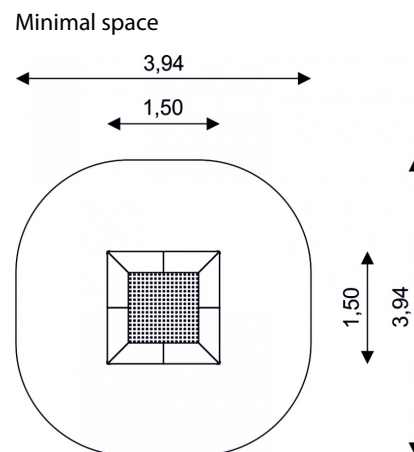

WIN PLAY SPORT TRAMP 2200

Kids Tramp Playground

Device Specifications	
Length	1,50 m
Width	1,50 m
Jumping bed	1,07x1,07 m
Usable jumping area	0,94x0,94 m

Material Specification

- 150x150x30cm frame made of special steel for ground level installation, hot dip galvanized
- the reinforced mesh of belt material features a high level of vandalism safety
- resistant to atmospheric conditions (all-season use)
- 73cm depth under the jumping bed