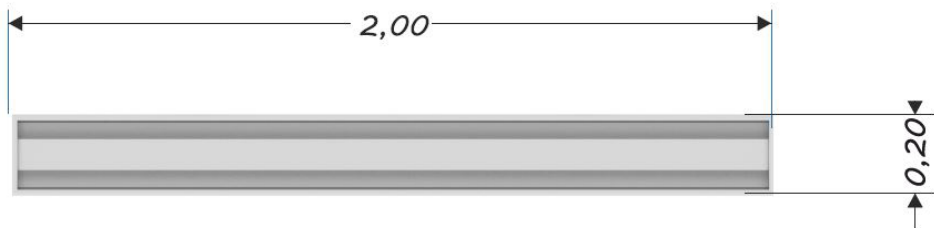

WIN PLAY SOLO WP 2806 (200x20)

WP2806 (200X20)

200 x 20 cm

Device Specifications	
Length	2,00 m
Width	0,20 m
Total height	max 0,59 m
Age range	3-14 years
In accordance w/ EN standards	1176-1:2008
Availability of spare parts	Yes

Minimal space

Material Specification

- playground equipment serie for water and sand play, consists of number of components witch allows to create different composition od water tanks connected with gutters, thus giving endless opportunities for fun.