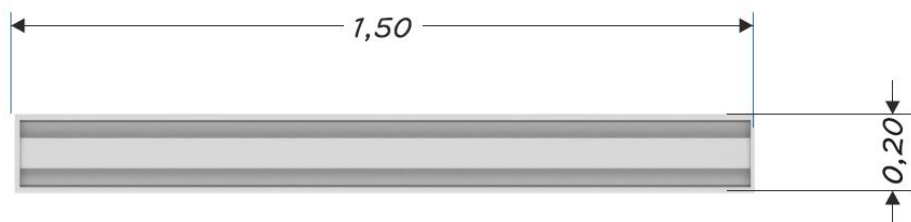

WIN PLAY SOLO WP 2805 (150x20)

WP2805 (150X20)

150 x 20 cm

Device Specifications	
Length	1,50 m
Width	0,20 m
Total height	max 0,59 m
Age range	3-14 years
In accordance w/ EN standards	1176-1:2008
Availability of spare parts	Yes

Minimal space

Material Specification

- playground equipment serie for water and sand play, consists of number of components witch allows to create different composition od water tanks connected with gutters, thus giving endless opportunities for fun.