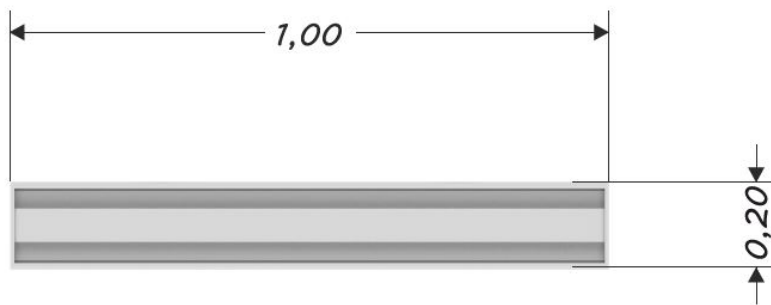

WIN PLAY SOLO WP 2804 (100x20)

WP2804 (100X20)

100 x 20 cm

Device Specifications	
Length	1,00 m
Width	0,20 m
Total height	max 0,59 m
Age range	3-14 years
In accordance w/ EN standards	1176-1:2008
Availability of spare parts	Yes

Minimal space

Material Specification

- playground equipment serie for water and sand play, consists of number of components witch allows to create different composition od water tanks connected with gutters, thus giving endless opportunities for fun.

Additional comments

- anchoring on flat ground with a minimum depth of 55 cm.