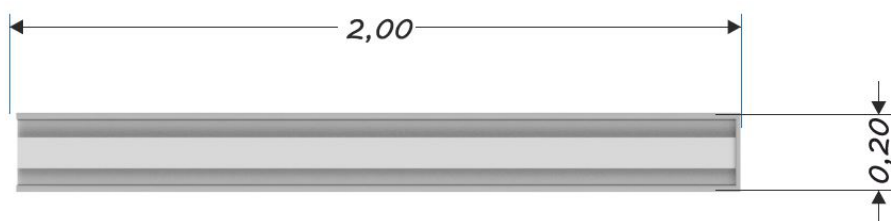

WIN PLAY SOLO WP 2803 (200x20)

WP2803 (200X20)

200 x 20 cm

Device Specifications	
Length	2,00 m
Width	0,20 m
Total height	max 0,59 m
Age range	3-14 years
In accordance w/ EN standards	1176-1:2008
Availability of spare parts	Yes

Minimal space

Material Specification

- playground equipment serie for water and sand play, consists of number of components witch allows to create different composition od water tanks connected with gutters, thus giving endless opportunities for fun.

Additional comments

- anchoring on flat ground with a minimum depth of 55 cm.