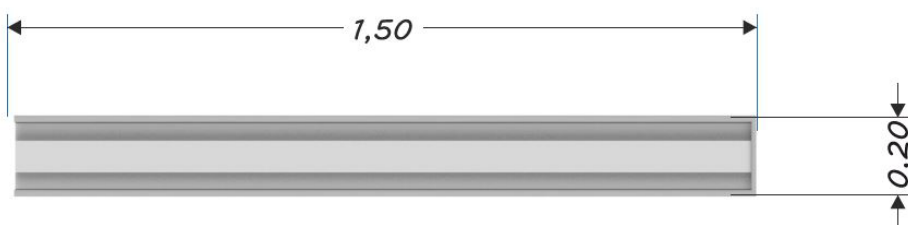

WIN PLAY SOLO WP 2802 (150x20)

WP2802 (150X20)

Device Specifications	
Length	1,50 m
Width	0,20 m
Total height	max 0,59 m
Age range	3-14 years
In accordance w/ EN standards	1176-1:2008
Availability of spare parts	Yes

Minimal space

Material Specification

- playground equipment serie for water and sand play, consists of number of components witch allows to create different composition od water tanks connected with gutters, thus giving endless opportunities for fun.

Additional comments

- anchoring on flat ground with a minimum depth of 55 cm.