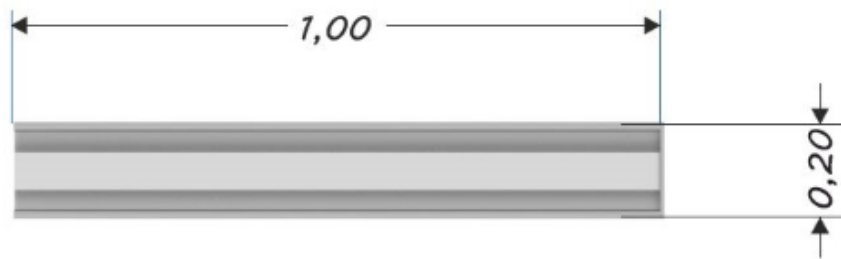

WIN PLAY SOLO WP 2801 (100x20)

WP2801 (100X20)

100 x 20 cm

Device Specifications	
Length	1,00 m
Width	0,20 m
Total height	max 0,59 m
Age range	3-14 years
In accordance w/ EN standards	1176-1:2008
Availability of spare parts	Yes

Minimal space

Material Specification

- playground equipment serie for water and sand play, consists of number of components witch allows to create different composition od water tanks connected with gutters, thus giving endless oppotunities for fun.

Additional comments

- anchoring on flat ground with a minimum depth of 55 cm.