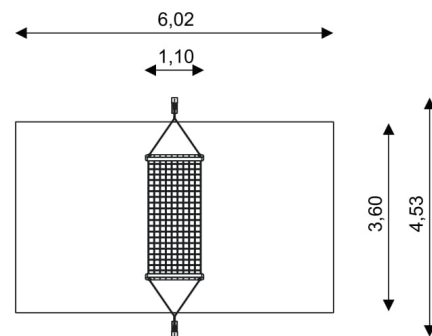

WIN PLAY SOLO 0823

HAMMOCK

Device Specifications	
Safety zone	21,67 m <sup>2</sup>
Length	4,53 m
Width	1,10 m
Total height	1,60 m
Free fall height	0,90 m
Age range	3-16 years
In accordance w/ EN standards	1176-1:2017
Weight of the heaviest part [kg]	22
Dimension of the biggest part [cm]	246x10x10
Availability of spare parts	Yes

Minimal space

Material Specification

- Stainless steel 100 x 100 mm construction;
- Wooden parts made of larch;
- Steel ropes braided with PP;
- Stainless steel screws or screws covered with plastic caps;

Additional comments

- The equipment is certified by an accrediting organization or by certificate of conformity;
  - Depth of foundations on a flat surface: 120/110/100 cm;
  - The equipment is designed for public playgrounds;
- The equipment render is of an illustrative nature and shows only the general specification of the equipment, but not its actual appearance. The colours may differ from those demonstrated on render.

Surfaces

Due to the free fall height of the equipment, the EN 1176-1:2017 standard allows the following surfaces: turf/soil (A,B,C), sand with minimal layer thickness of 30 cm (A,C), synthetic material approved for free fall of 0,90 m (A,B,C)