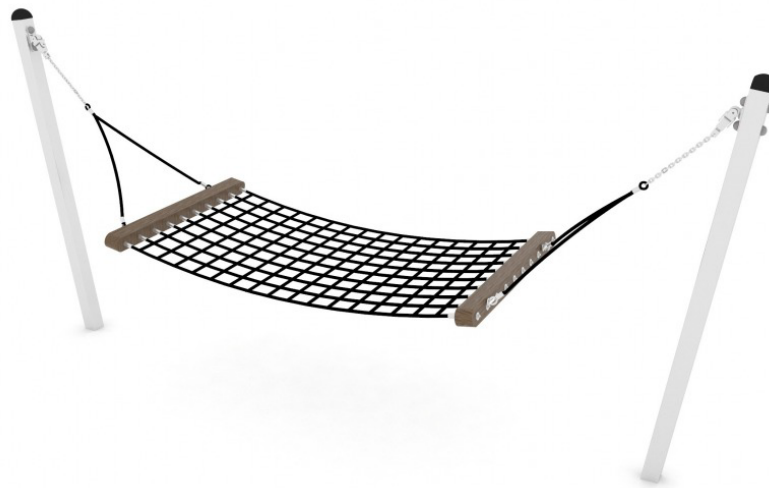

WIN PLAY SOLO 0823

HAMMOCK

Device Specifications	
Safety zone	21,67 m <sup>2</sup>
Length	4,53 m
Width	1,10 m
Total height	1,60 m
Free fall height	0,90 m
Age range	3-16 years
In accordance w/ EN standards	1176-1:2017
Weight of the heaviest part [kg]	22
Dimension of the biggest part [cm]	246x10x10
Availability of spare parts	Yes

Minimal space

Material Specification

- Stainless steel 100 x 100 mm construction;
- Wooden parts made of larch;
- Steel ropes braided with PP;
- Stainless steel screws or screws covered with plastic caps;

Additional comments

- The equipment is certified by an accrediting organization or by certificate of conformity;
  - Depth of foundations on a flat surface: 120/110/100 cm;
  - The equipment is designed for public playgrounds;
- The equipment render is of an illustrative nature and shows only the general specification of the equipment, but not its actual appearance. The colours may differ from those demonstrated on render.

Surfaces

Due to the free fall height of the equipment, the EN 1176-1:2017 standard allows the following surfaces: turf/soil (A,B,C), sand with minimal layer thickness of 30 cm (A,C), synthetic material approved for free fall of 0,90 m (A,B,C)