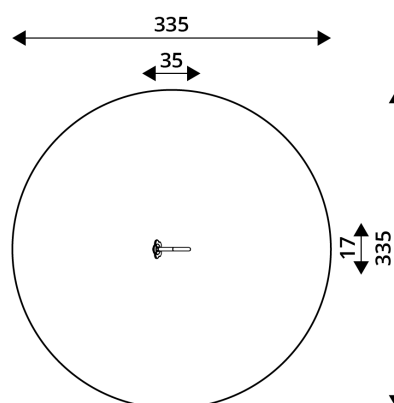

Device Specifications	
Safety zone	8,8 m²
Length	0,35 m
Width	0,17 m
Total height	1,06 m
Free fall height	< 0,60 m
Age range	3-12 years
In accordance PN-EN standards	1176-1:2017
Weight of the heaviest part [kg]	6
Dimension of the biggest part [cm]	170x75x30
Availability of spare parts	Yes

Minimal space