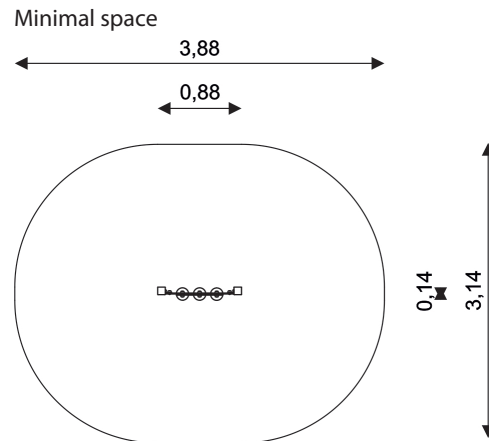

WIN PLAY SOLO 0806-1 GAME BOARD

Device Specifications	
Safety zone	10,30 m <sup>2</sup>
Length	0,88 m
Width	0,14 m
Total height	1,71 m
Age range	3-12 years
In accordance PN-EN standards	1176-1:2017
Weight of the heaviest part [kg]	15
Dimension of the biggest part [cm]	226x8x8
Availability of spare parts	Yes

**ADDITIONAL COMMENTS**

- Depth of foundations on a flat surface 80/70/60 cm;
- No sharp edges or chinks that would pose a danger of jimmieing the head, fingers or any other body parts;
- The equipment is designed for public playgrounds;
- The equipment render is of an illustrative nature and shows only the general specification of the equipment, but not actual appearance;
- The equipment is certified by an accrediting organization or by certificate of conformity;

**SURFACES**

Due to the free fall height of the equipment, the PN-EN 1176-1:2017 standard allows the following surfaces: turf/ soil (A,B,C), sand with minimal layer thickness of 30 cm (A,C), synthetic material approved for free fall of 0,60 m (A,B,C).