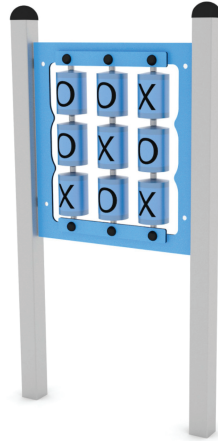

WIN PLAY SOLO 0806-1 GAME BOARD

Device Specifications	
Safety zone	10,30 m <sup>2</sup>
Length	0,88 m
Width	0,14 m
Total height	1,71 m
Age range	3-12 years
In accordance PN-EN standards	1176-1:2017
Weight of the heaviest part [kg]	15
Dimension of the biggest part [cm]	226x8x8
Availability of spare parts	Yes

**MATERIAL SPECIFICATION**

- Galvanized and/or powder coated steel construction;
- Top of the construction is secured with rubber caps;
- Roofs and panels are made of atmospheric condition resistant HDPE plates;
- Screws covered with plastic caps or made of stainless steel;

**ADDITIONAL COMMENTS**

- Depth of foundations on a flat surface 80/70/60 cm;
- No sharp edges or chinks that would pose a danger of jimmieing the head, fingers or any other body parts;
- The equipment is designed for public playgrounds;
- The equipment render is of an illustrative nature and shows only the general specification of the equipment, but not actual appearance;
- The equipment is certified by an accrediting organization or by certificate of conformity;

**SURFACES**

Due to the free fall height of the equipment, the PN-EN 1176-1:2017 standard allows the following surfaces: turf/ soil (A,B,C), sand with minimal layer thickness of 30 cm (A,C), synthetic material approved for free fall of 0,60 m (A,B,C).