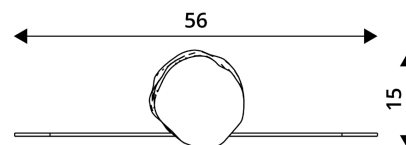

WIN PLAY ROBINIA RB1399

PLAYGROUND EQUIPMENT

Device Specifications	
Lenght	56 cm
Width	15 cm
Total height	180 cm
Weight of the heaviest part [kg]	37 kg
Dimension of the biggest part [cm]	260x15x15
Availability of spare parts	Tak

Minimal space

MATERIAL SPECIFICATION

- Construction made of Robinia - very durable acacia wood with a diameter of ~ 15 cm without sharp edges, resistant to weather conditions,
- Stainless steel and/or galvanized steel screws.

ADDITIONAL COMMENTS

- small architecture;complementary element of the playground,
- anchoring on flat surface, 80/70/60 cm deep;
- render is for reference only, the actual appearance of the equipment and its color may vary.