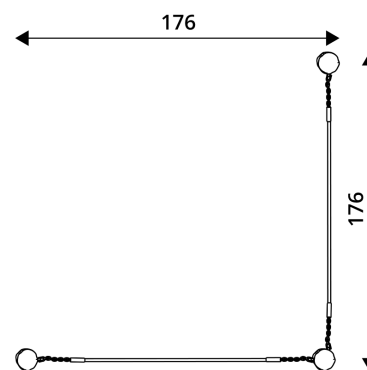

WIN PLAY ROBINIA RB1396

PLAYGROUND EQUIPMENT

Device Specifications	
Lenght	176 cm
Width	176 cm
Total height	90 cm
Weight of the heaviest part [kg]	35 kg
Dimension of the biggest part [cm]	150x18x18
Availability of spare parts	Yes

Minimal space

MATERIAL SPECIFICATION

- Construction made of Robinia - very durable acacia wood with a diameter of ~ 18 cm without sharp edges, resistant to weather conditions,
- Steel ropes in PP braid, connected with durable aluminum, stainless steel and/or plastic elements,
- Calibrated stainless steel chains, preventing fingers entrapment,
- Stainless steel and/or galvanized steel screws.

ADDITIONAL COMMENTS

- small architecture, complementary element of the playground,
- anchoring on flat surface, 80/70/60 cm deep;
- render is for reference only, the actual appearance of the equipment and its color may vary.