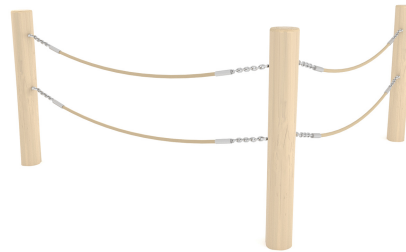

WIN PLAY ROBINIA RB1396

PLAYGROUND EQUIPMENT

Device Specifications	
Lenght	176 cm
Width	176 cm
Total height	90 cm
Weight of the heaviest part [kg]	35 kg
Dimension of the biggest part [cm]	150x18x18
Availability of spare parts	Yes

Minimal space

MATERIAL SPECIFICATION

- Construction made of Robinia - very durable acacia wood with a diameter of ~ 18 cm without sharp edges, resistant to weather conditions,
- Steel ropes in PP braid, connected with durable aluminum, stainless steel and/or plastic elements,
- Calibrated stainless steel chains, preventing fingers entrapment,
- Stainless steel and/or galvanized steel screws.

ADDITIONAL COMMENTS

- small architecture, complementary element of the playground,
- anchoring on flat surface, 80/70/60 cm deep;
- render is for reference only, the actual appearance of the equipment and its color may vary.