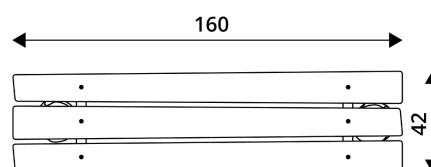

WIN PLAY ROBINIA RB1392

PLAYGROUND EQUIPMENT

Device Specifications	
Length	160 cm
Width	42 cm
Total height	42 cm
Weight of the heaviest part [kg]	23 kg
Dimension of the biggest part [cm]	100x18x18
Availability of spare parts	Tak

Minimal space

MATERIAL SPECIFICATION

- Construction made of Robinia - very durable acacia wood with a diameter of ~ 18 cm without sharp edges, resistant to weather conditions,
- Stainless steel and/or galvanized steel screws.

ADDITIONAL COMMENTS

- small architecture, complementary element of the playground,
- anchoring on flat surface, 80/70/60 cm deep;
- render is for reference only, the actual appearance of the equipment and its color may vary.