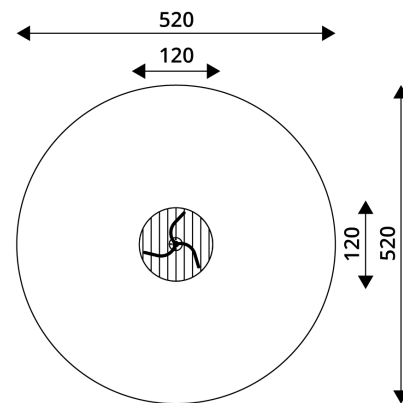

MATERIAL SPECIFICATION

- Steel construction elements, hot-dip galvanized or hot-dip galvanized and powder-coated,
- Platform made of Robinia - very durable acacia wood, resistant to weather conditions,
- Stainless steel handrails,
- Stainless steel and/or galvanized steel screws,
- Screws covered with plastic caps or stainless steel screws.

ADDITIONAL COMMENTS

- equipment intended for public playgrounds,
- equipment has a certificate issued by an accredited entity or a declaration of conformity,
- no sharp edges or chinks that would pose a danger of jimmieing the head, fingers or any other body parts,
- anchoring on flat surface, 80/70/60 cm deep,
- render is for reference only, the actual appearance of the equipment and its color may vary.

SURFACES

Due to the free fall height of the equipment, the EN 1176-1:2017 standard allows the following surfaces: turf/ soil (A,B,C), sand with minimal layer thickness of 30 cm (A,C), synthetic material approved for free fall of 0,70 m.