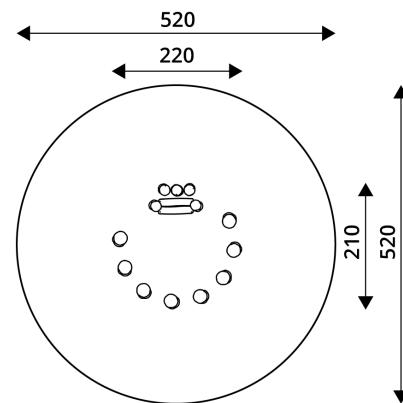

WIN PLAY ROBINIA RB1348

PLAYGROUND EQUIPMENT

Device Specifications	
Safety zone	20,9 m ²
Length	220 cm
Width	210 cm
Total height	160 cm
Free fall height	< 60 cm
Age range	1+ years
In accordance with EN standards	1176-1:2017
Weight of the heaviest part [kg]	51 kg
Dimension of the biggest part [cm]	220x18x18
Availability of spare parts	Yes

Minimal space

MATERIAL SPECIFICATION

- Construction made of Robinia - very durable acacia wood with a diameter of ~ 18 cm without sharp edges, resistant to weather conditions,
- Seats made of Robinia - very durable acacia wood, resistant to weather conditions,
- Stainless steel and/or galvanized steel screws,

ADDITIONAL COMMENTS

- equipment intended for public playgrounds,
- equipment has a certificate issued by an accredited entity or a declaration of conformity;
- no sharp edges or chinks that would pose a danger of jimmieing the head, fingers or any other body parts;
- anchoring on flat surface, 80/70/60 cm deep;
- render is for reference only, the actual appearance of the equipment and its color may vary;

SURFACES

Due to the free fall height of the equipment, the EN 1176-1:2017 standard allows the following surfaces: turf/ soil (A,B,C), sand with minimal layer thickness of 30 cm (A,C), synthetic material approved for free fall of 0,60 m