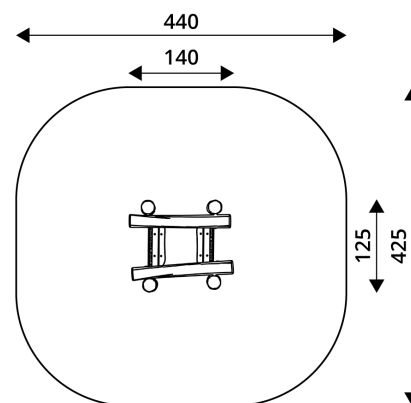

WIN PLAY ROBINIA RB1334

PLAYGROUND EQUIPMENT

Device Specifications	
Safety zone	16,8 m ²
Length	140 cm
Width	125 cm
Total height	160 cm
Free fall height	< 60 cm
Age range	1-8 years
In accordance with EN standards	1176-1:2017
Weight of the heaviest part [kg]	51 kg
Dimension of the biggest part [cm]	220x18x18
Availability of spare parts	Yes

Minimal space

MATERIAL SPECIFICATION

- Construction made of Robinia - very durable acacia wood with a diameter of ~ 18 cm without sharp edges, resistant to weather conditions,
- Side panels and seats made of Robinia - very durable acacia wood, resistant to weather conditions,
- Stainless steel and/or galvanized steel screws,
- Screws covered with plastic caps or stainless steel screws.

ADDITIONAL COMMENTS

- equipment intended for public playgrounds,
- equipment has a certificate issued by an accredited entity or a declaration of conformity,
- no sharp edges or chinks that would pose a danger of jimming the head, fingers or any other body parts,
- anchoring on flat surface, 80/70/60 cm deep,
- render is for reference only, the actual appearance of the equipment and its color may vary.

SURFACES

Due to the free fall height of the equipment, the EN 1176-1:2017 standard allows the following surfaces: turf/ soil (A,B,C), sand with minimal layer thickness of 30 cm (A,C), synthetic material approved for free fall of 0,60 m.