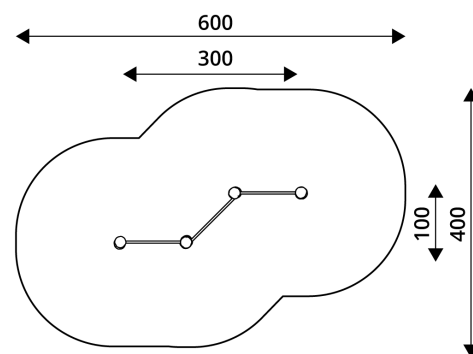

WIN PLAY ROBINIA RB1265

PLAYGROUND EQUIPMENT

Device Specifications	
Safety zone	18,3 m ²
Length	300 cm
Width	100 cm
Total height	154 cm
Free fall height	126 cm
Age area	3-14 years
In accordance with EN standard	1176-1:2017
Weight of the heaviest part [kg]	58 kg
Dimension of the biggest part [cm]	250x18x18
Availability of spare parts	Yes

Minimal space

MATERIAL SPECIFICATION

- Construction made of Robinia - very durable acacia wood with a diameter of ~ 18 cm without sharp edges, resistant to weather conditions,
- Stainless steel handrails,
- Stainless steel and/or galvanized steel screws.

ADDITIONAL COMMENTS

- equipment intended for public playgrounds,
- equipment has a certificate issued by an accredited entity or a declaration of conformity,
- no sharp edges or chinks that would pose a danger of jimmieing the head, fingers or any other body parts,
- anchoring on flat surface, 100 cm deep,
- render is for reference only, the actual appearance of the equipment and its color may vary.

SURFACES

Due to the free fall height of the equipment, the EN 1176-1:2017 standard allows the following surfaces: turf/ soil (A,B,C), sand with minimal layer thickness of 30 cm (A,C), synthetic material approved for free fall of 1,26 m.