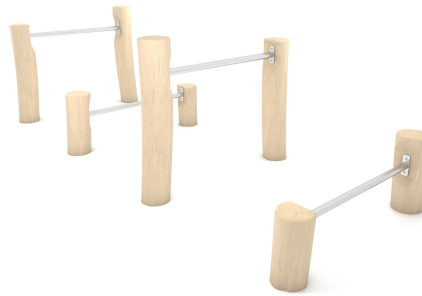

WIN PLAY ROBINIA RB1263

PLAYGROUND EQUIPMENT

Device Specifications	
Safety zone	24,7 m ²
Length	320 cm
Width	130 cm
Total height	95 cm
Free fall height	80 cm
Age area	3-14 years
In accordance with EN standard	1176-1:2017
Weight of the heaviest part [kg]	42 kg
Dimension of the biggest part [cm]	180x18x18
Availability of spare parts	Yes

Minimal space

MATERIAL SPECIFICATION

- Construction made of Robinia - very durable acacia wood with a diameter of ~ 18 cm without sharp edges, resistant to weather conditions,
- Stainless steel handrails,
- Stainless steel and/or galvanized steel screws.

ADDITIONAL COMMENTS

- equipment intended for public playgrounds,
- equipment has a certificate issued by an accredited entity or a declaration of conformity,
- no sharp edges or chinks that would pose a danger of jimmieing the head, fingers or any other body parts,
- anchoring on flat surface, 80 cm deep,
- render is for reference only, the actual appearance of the equipment and its color may vary.

SURFACES

Due to the free fall height of the equipment, the EN 1176-1:2017 standard allows the following surfaces: turf/ soil (A,B,C), sand with minimal layer thickness of 30 cm (A,C), synthetic material approved for free fall of 0,80 m.