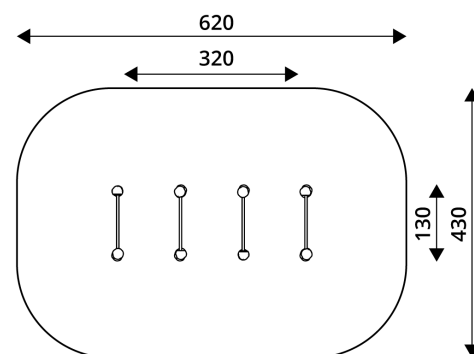

WIN PLAY ROBINIA RB1263

PLAYGROUND EQUIPMENT

Device Specifications	
Safety zone	24,7 m ²
Length	320 cm
Width	130 cm
Total height	95 cm
Free fall height	80 cm
Age area	3-14 years
In accordance with EN standard	1176-1:2017
Weight of the heaviest part [kg]	42 kg
Dimension of the biggest part [cm]	180x18x18
Availability of spare parts	Yes

Minimal space

MATERIAL SPECIFICATION

- Construction made of Robinia - very durable acacia wood with a diameter of ~ 18 cm without sharp edges, resistant to weather conditions,
- Stainless steel handrails,
- Stainless steel and/or galvanized steel screws.

ADDITIONAL COMMENTS

- equipment intended for public playgrounds,
- equipment has a certificate issued by an accredited entity or a declaration of conformity,
- no sharp edges or chinks that would pose a danger of jimmieing the head, fingers or any other body parts,
- anchoring on flat surface, 80 cm deep,
- render is for reference only, the actual appearance of the equipment and its color may vary.

SURFACES

Due to the free fall height of the equipment, the EN 1176-1:2017 standard allows the following surfaces: turf/ soil (A,B,C), sand with minimal layer thickness of 30 cm (A,C), synthetic material approved for free fall of 0,80 m.