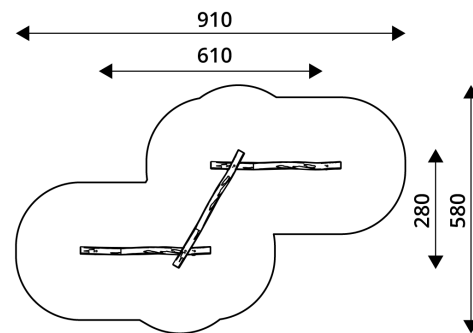

## WIN PLAY ROBINIA RB1257

PLAYGROUND EQUIPMENT

Device Specifications	
Safety zone	33 m <sup>2</sup>
Length	610 cm
Width	280 cm
Total height	65 cm
Free fall height	65 cm
Age area	3-14 years
In accordance with EN standard	1176-1:2017
Weight of the heaviest part [kg]	72 kg
Dimension of the biggest part [cm]	310x18x18
Availability of spare parts	Yes

## MATERIAL SPECIFICATION

- Construction made of Robinia - very durable acacia wood with a diameter of ~ 18 cm without sharp edges, resistant to weather conditions,
- Stainless steel and/or galvanized steel screws,
- Screws covered with plastic caps or stainless steel screws.

## ADDITIONAL COMMENTS

- equipment intended for public playgrounds,
- equipment has a certificate issued by an accredited entity or a declaration of conformity,
- no sharp edges or chinks that would pose a danger of jimmieing the head, fingers or any other body parts,
- anchoring on flat surface, 80/70/60 cm deep,
- render is for reference only, the actual appearance of the equipment and its color may vary.

## SURFACES

Due to the free fall height of the equipment, the EN 1176-1:2017 standard allows the following surfaces: turf/ soil (A,B,C), sand with minimal layer thickness of 30 cm (A,C), synthetic material approved for free fall of 0,65 m.