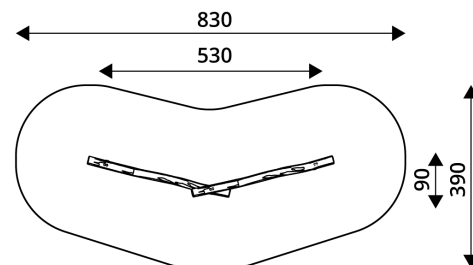

## WIN PLAY ROBINIA RB1256

PLAYGROUND EQUIPMENT

Device Specifications	
Safety zone	25,7 m <sup>2</sup>
Lenght	530 cm
Width	90 cm
Total height	65 cm
Free fall height	65 cm
Age area	3-14 years
In accordance with EN standard	1176-1:2017
Weight of the heaviest part [kg]	72 kg
Dimension of the biggest part [cm]	310x18x18
Availability of spare parts	Yes

## MATERIAL SPECIFICATION

- Construction made of Robinia - very durable acacia wood with a diameter of ~ 18 cm without sharp edges, resistant to weather conditions,
- Stainless steel and/or galvanized steel screws,
- Screws covered with plastic caps or stainless steel screws.

## ADDITIONAL COMMENTS

- equipment intended for public playgrounds,
- equipment has a certificate issued by an accredited entity or a declaration of conformity,
- no sharp edges or chinks that would pose a danger of jimmimg the head, fingers or any other body parts,
- anchoring on flat surface, 80/70/60 cm deep,
- render is for reference only, the actual appearance of the equipment and its color may vary.

## SURFACES

Due to the free fall height of the equipment, the EN 1176-1:2017 standard allows the following surfaces: turf/ soil (A,B,C), sand with minimal layer thickness of 30 cm (A,C), synthetic material approved for free fall of 0,65 m.