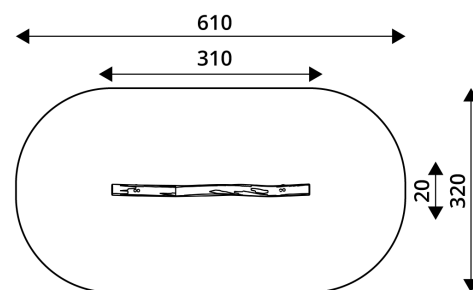

WIN PLAY ROBINIA RB1255

PLAYGROUND EQUIPMENT

Device Specifications	
Safety zone	17,6 m ²
Length	310 cm
Width	20 cm
Total height	45 cm
Free fall height	< 60 cm
Age area	3-14 years
In accordance with EN standard	1176-1:2017
Weight of the heaviest part [kg]	72 kg
Dimension of the biggest part [cm]	310x18x18
Availability of spare parts	Yes

Minimal space

MATERIAL SPECIFICATION

- Construction made of Robinia - very durable acacia wood with a diameter of ~ 18 cm without sharp edges, resistant to weather conditions,
- Stainless steel and/or galvanized steel screws.

ADDITIONAL COMMENTS

- equipment intended for public playgrounds,
- equipment has a certificate issued by an accredited entity or a declaration of conformity,
- no sharp edges or chinks that would pose a danger of jimmieing the head, fingers or any other body parts,
- anchoring on flat surface, 80/70/60 cm deep,
- render is for reference only, the actual appearance of the equipment and its color may vary.

SURFACES

Due to the free fall height of the equipment, the EN 1176-1:2017 standard allows the following surfaces: turf/ soil (A,B,C), sand with minimal layer thickness of 30 cm (A,C), synthetic material approved for free fall of 0,60 m.