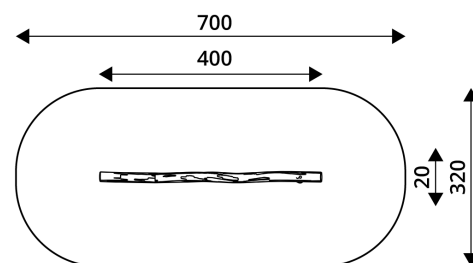

WIN PLAY ROBINIA RB1254

PLAYGROUND EQUIPMENT

Device Specifications	
Safety zone	20,5 m ²
Length	400 cm
Width	20 cm
Total height	45 cm
Free fall height	< 60 cm
Age area	3-14 years
In accordance with EN standard	1176-1:2017
Weight of the heaviest part [kg]	92 kg
Dimension of the biggest part [cm]	400x18x18
Availability of spare parts	Yes

Minimal space

MATERIAL SPECIFICATION

- Construction made of Robinia - very durable acacia wood with a diameter of ~ 18 cm without sharp edges, resistant to weather conditions,
- Stainless steel and/or galvanized steel screws.

ADDITIONAL COMMENTS

- equipment intended for public playgrounds,
- equipment has a certificate issued by an accredited entity or a declaration of conformity,
- no sharp edges or chinks that would pose a danger of jimmie the head, fingers or any other body parts,
- anchoring on flat surface, 80/70/60 cm deep,
- render is for reference only, the actual appearance of the equipment and its color may vary.

SURFACES

Due to the free fall height of the equipment, the EN 1176-1:2017 standard allows the following surfaces: turf/ soil (A,B,C), sand with minimal layer thickness of 30 cm (A,C), synthetic material approved for free fall of 0,60 m.