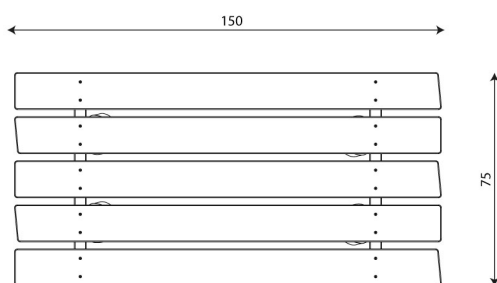

Material specification

- Seats/backrests made of Robinia - very durable acacia wood without sharp edges, resistant to weather conditions,
- Stainless steel screws,

Additional information

- small architecture, complementary element of the playground;
- no sharp edges or chinks that would pose a danger of jimmie the head, fingers or any other body parts;
- anchoring on flat surface, 80/70/60 cm deep;
- render is for reference only, the actual appearance of the equipment and its color may vary;

Guarantee

30

30 year guarantee - Structural strength of steel and stainless steel components

15

15 year guarantee - Structural failure of steel and stainless steel, for dynamic equipment

10

10 year guarantee - Structural failure of high density polyethylene and high pressure laminates components

5

5 year guarantee - Corrosion of stainless steel and hot dip galvanized and powder coated components; against bark beetles and rot in case of wooden structural elements

Detailed information in the guarantee card

WIN PLAY GROUP

Add: Building E, Wisniowy Business Park, Ul Ilzecka 26, 02-135, Warsaw, Poland

Tel : +48 221 530 191

Email: info@playground.com.pl