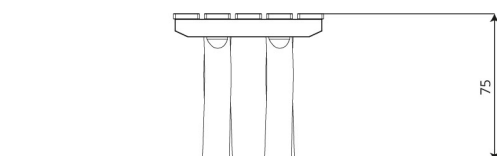

Material specification

- Seats/backrests made of Robinia - very durable acacia wood without sharp edges, resistant to weather conditions,
- Stainless steel screws,

Additional information

- small architecture, complementary element of the playground;
- no sharp edges or chinks that would pose a danger of jimmie the head, fingers or any other body parts;
- anchoring on flat surface, 80/70/60 cm deep;
- render is for reference only, the actual appearance of the equipment and its color may vary;

Guarantee

30

30 year guarantee - Structural strength of steel and stainless steel components

15

15 year guarantee - Structural failure of steel and stainless steel, for dynamic equipment

10

10 year guarantee - Structural failure of high density polyethylene and high pressure laminates components

5

5 year guarantee - Corrosion of stainless steel and hot dip galvanized and powder coated components; against bark beetles and rot in case of wooden structural elements

Detailed information in the guarantee card

WIN PLAY GROUP

Add: Building E, Wisniowy Business Park, Ul Ilzecka 26, 02-135, Warsaw, Poland

Tel : +48 221 530 191

Email: info@playground.com.pl