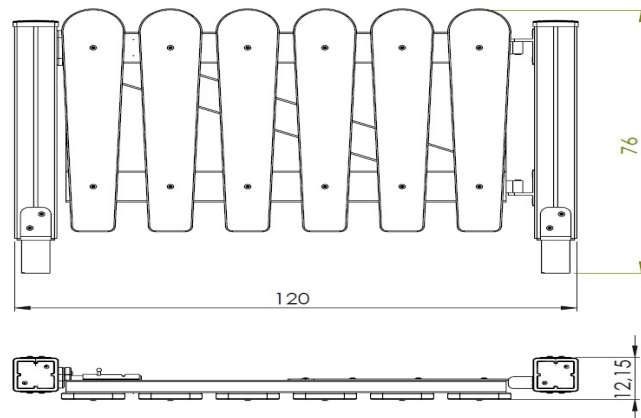

WIN PLAY PARK WP 1484

WICKET

Device Specifications	
Length	1,20 m
Total height	0,75 m

Minimal space

Material Specification

- 90x90 mm main construction made of impregnated, laminated wood of pine;
- Top of the construction is secured with polyethylene caps to protect the wood surface from atmospheric conditions;
- Metal anchors are made of hot dip galvanized steel, protecting the wood from direct contact with the ground to prevent rot and extending the product's life;
- Colorful elements made of weather condition resistant HDPE plates;

Additional comments

- Depth of foundations on a flat surface 55 cm;
 - The equipment is designed for public playgrounds;
- The equipment render is of an illustrative nature and shows only the general specification of the equipment, but not its actual appearance. The colours may differ from those demonstrated on render.