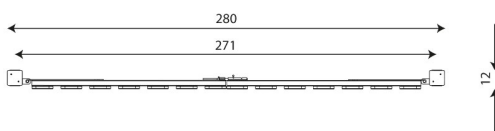

Guarantee

30 30 year guarantee - Structural strength of steel and stainless steel components

15 15 year guarantee - Structural failure of steel and stainless steel, for dynamic equipment

10 10 year guarantee - Structural failure of high density polyethylene and high pressure laminates components

5 5 year guarantee - Corrosion of stainless steel and hot dip galvanized and powder coated components; against bark beetles and rot in case of wooden structural elements

Detailed information in the guarantee card

WIN PLAY GROUP

Add: Building E, Wisniowy Business Park, Ul Ilzecka 26, 02-135, Warsaw, Poland

Tel : +48 221 530 191

Email: info@playground.com.pl