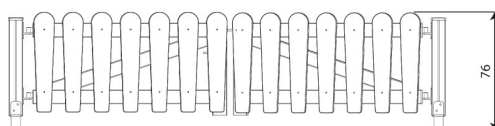

Guarantee

30 30 year guarantee - Structural strength of steel and stainless steel components

15 15 year guarantee - Structural failure of steel and stainless steel, for dynamic equipment

10 10 year guarantee - Structural failure of high density polyethylene and high pressure laminates components

5 5 year guarantee - Corrosion of stainless steel and hot dip galvanized and powder coated components; against bark beetles and rot in case of wooden structural elements

Detailed information in the guarantee card

WIN PLAY GROUP

Add: Building E, Wisniowy Business Park, Ul Ilzecka 26, 02-135, Warsaw, Poland

Tel : +48 221 530 191

Email: info@playground.com.pl