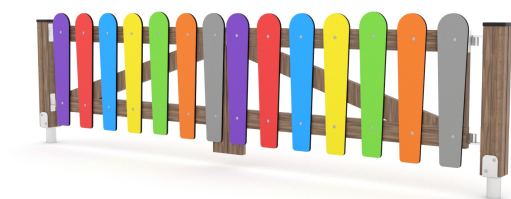

Product technical sheet

PARK WD1486

Product data

Length	280 cm
Width	12 cm
Total height	76 cm
Availability of spare parts	YES
Color options	

Data is subject to change without prior notice.

Material specification

- Construction made of the highest quality laminated, impregnated and double coated pine wood 90 x 90 mm without knots, secured from the top with polypropylene plugs,
- Metal anchors made of hot dip galvanized steel, protecting the wood from direct contact with the ground to prevent rot and to extend the product's life,
- Colorful elements made of durable HDPE or HPL plate, resistant to weather conditions,
- Stainless steel screws and/or screws covered with plastic caps,

Additional information

- small architecture, complementary element of the playground;
- no sharp edges or chinks that would pose a danger of jimmie the head, fingers or any other body parts;
- render is for reference only, the actual appearance of the equipment and its color may vary;