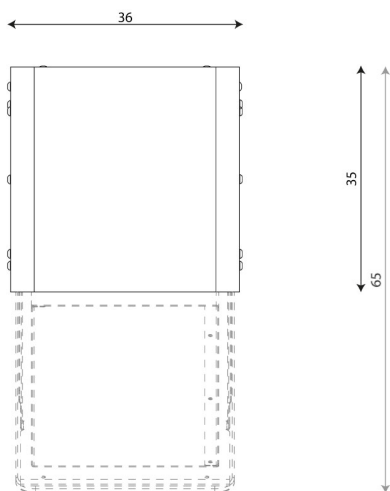

Guarantee

30 30 year guarantee - Structural strength of steel and stainless steel components

15 15 year guarantee - Structural failure of steel and stainless steel, for dynamic equipment

10 10 year guarantee - Structural failure of high density polyethylene and high pressure laminates components

5 5 year guarantee - Corrosion of stainless steel and hot dip galvanized and powder coated components; against bark beetles and rot in case of wooden structural elements

Detailed information in the guarantee card

WIN PLAY GROUP

Add: Building E, Wisniowy Business Park, Ul Ilzecka 26, 02-135, Warsaw, Poland

Tel : +48 221 530 191

Email: info@playground.com.pl