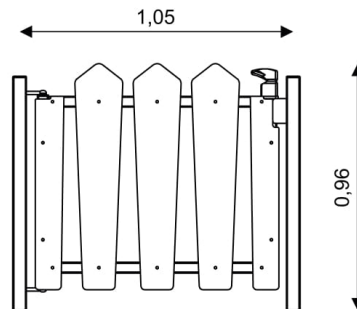

WIN PLAY PARK 0927

GATEWAY

Device Specifications	
Length	1,05 m
Total height	0,90 m

Minimal space

Material Specification

- Galvanized steel construction;
- Colorful elements made of weather condition resistant HPL plates;