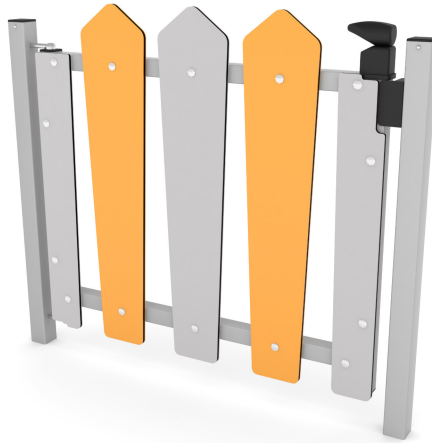

WIN PLAY PARK 0927

GATEWAY

Device Specifications	
Length	1,05 m
Total height	0,90 m

Minimal space

Material Specification

- Galvanized steel construction;
- Colorful elements made of weather condition resistant HPL plates;

Additional comments

- The equipment is designed for public playgrounds; The equipment render is of an illustrative nature and shows only the general specification of the equipment, but not its actual appearance. The colours may differ from those demonstrated on render.