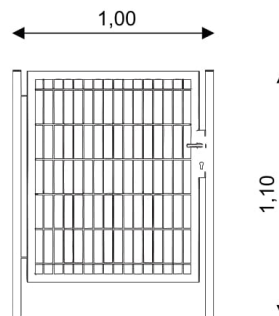

WIN PLAY PARK 0922

GATEWAY

Device Specifications	
Length	1,00 m
Total height	1,10 m

Minimal space

Material Specification

- Galvanized steel construction;

Additional comments

- The equipment is designed for public playgrounds; The equipment render is of an illustrative nature and shows only the general specification of the equipment, but not its actual appearance. The colours may differ from those demonstrated on render.