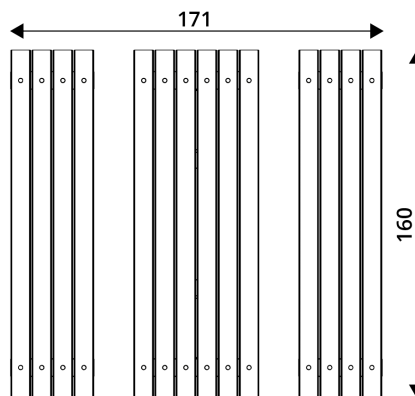

WIN PLAY PARK 0914

PICNIC TABLE AND SEATS

Device Specifications	
Length	1,71 m
Width	1,60 m
Total height	0,75 m

Minimal space

Material Specification

- Galvanized and/or powder coated steel construction;
- Impregnated and double painted wood;