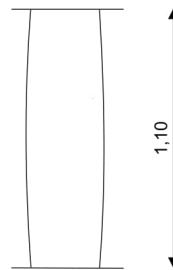

WIN PLAY PARK 0912

BENCH

Device Specifications	
Length	1,10 m

Minimal space

Material Specification

- Galvanized and/or powder coated steel construction;
- Colorful elements made of weather condition resistant HDPE plates;