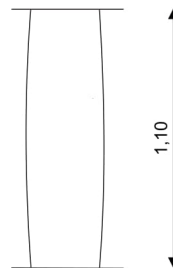

WIN PLAY PARK 091 1

BENCH

Device Specifications	
Length	1,10 m

Minimal space

Material Specification

- Galvanized and/or powder coated steel construction;
- Colorful elements made of weather condition resistant HDPE plates;