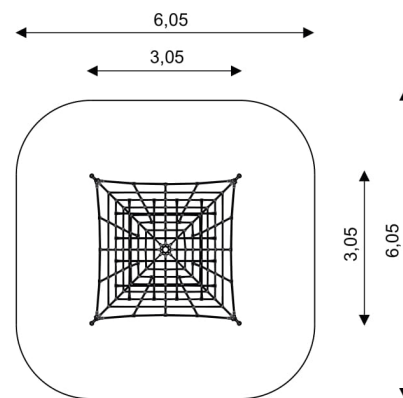

WIN PLAY CLIMBOO 0418-1

PYRAMID 300CM

Device Specifications	
Safety zone	34,70 m ²
Length	3,05 m
Width	3,05 m
Total height	3,00 m
Free fall height	0,99 m
Age range	3-14 years
In accordance w/ EN standards	1176-1:2017
Weight of the heaviest part [kg]	37
Dimension of the biggest part [cm]	380x10x10
Availability of spare parts	Yes

Minimal space

Material Specification

- Galvanized and/or powder coated steel construction;
- No sharp edges or chinks that would pose a danger of jamming the head, fingers or any other body parts;
- Steel ropes braided with PP, connected by durable plastic elements;

Additional comments

- The equipment is certified by an accrediting organization or by certificate of conformity;
- Depth of foundations on a flat surface: 80/100 cm;
- The equipment is designed for public playgrounds; The equipment render is of an illustrative nature and shows only the general specification of the equipment, but not its actual appearance. The colours may differ from those demonstrated on render.

Surfaces

Due to the free fall height of the equipment, the EN 1176-1:2017 standard allows the following surfaces: turf/soil (A,B,C), sand with minimal layer thickness of 30 cm (A,C), synthetic material approved for free fall of 0,99 m (A,B,C)