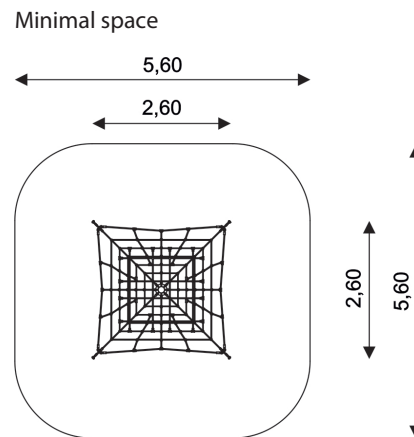

WIN PLAY CLIMBOO 0417-1

PYRAMID 250CM

Device Specifications	
Safety zone	29,60 m ²
Length	2,60 m
Width	2,60 m
Total height	2,50 m
Free fall height	0,99 m
Age range	3-14 years
In accordance w/ EN standards	1176-1:2017
Weight of the heaviest part [kg]	33
Dimension of the biggest part [cm]	330x10x10
Availability of spare parts	Yes

Additional comments

- The equipment is certified by an accrediting organization or by certificate of conformity;
- Depth of foundations on a flat surface: 80/100 cm;
- The equipment is designed for public playgrounds; The equipment render is of an illustrative nature and shows only the general specification of the equipment, but not its actual appearance. The colours may differ from those demonstrated on render.

Surfaces

Due to the free fall height of the equipment, the EN 1176-1:2017 standard allows the following surfaces: turf/soil (A,B,C), sand with minimal layer thickness of 30 cm (A,C), synthetic material approved for free fall of 0,99 m (A,B,C)