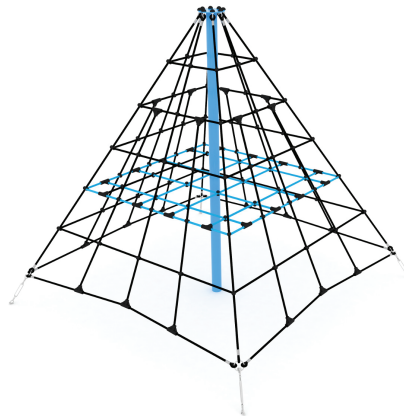

WIN PLAY CLIMBOO 0417-1

PYRAMID 250CM

Device Specifications	
Safety zone	29,60 m ²
Length	2,60 m
Width	2,60 m
Total height	2,50 m
Free fall height	0,99 m
Age range	3-14 years
In accordance w/ EN standards	1176-1:2017
Weight of the heaviest part [kg]	33
Dimension of the biggest part [cm]	330x10x10
Availability of spare parts	Yes

Material Specification

- Galvanized and/or powder coated steel construction;
- No sharp edges or chinks that would pose a danger of jamming the head, fingers or any other body parts;
- Steel ropes braided with PP, connected by durable plastic elements;

Additional comments

- The equipment is certified by an accrediting organization or by certificate of conformity;
- Depth of foundations on a flat surface: 80/100 cm;
- The equipment is designed for public playgrounds; The equipment render is of an illustrative nature and shows only the general specification of the equipment, but not its actual appearance. The colours may differ from those demonstrated on render.

Surfaces

Due to the free fall height of the equipment, the EN 1176-1:2017 standard allows the following surfaces: turf/soil (A,B,C), sand with minimal layer thickness of 30 cm (A,C), synthetic material approved for free fall of 0,99 m (A,B,C)