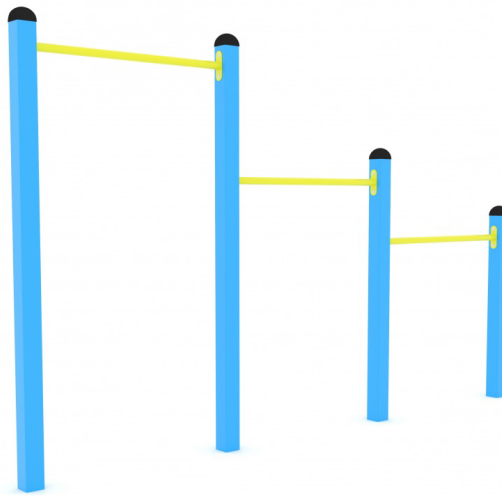

WIN PLAY CLIMBOO 0407

PULL-UP BARS

Device Specifications	
Safety zone	16,61 m ²
Length	3,02 m
Width	0,08 m
Total height	1,65 m
Free fall height	1,50 m
Age range	3-14 years
In accordance w/ EN standards	1176-1:2017
Weight of the heaviest part [kg]	11
Dimension of the biggest part [cm]	220x8x8
Availability of spare parts	Yes

Minimal space

Material Specification

- Galvanized and/or powder coated steel 80 x 80 mm construction;
- All screws covered with colorful plastic caps;
- No sharp edges or chinks that would pose a danger of jamming the head, fingers or any other body parts;
- Top of the construction secured with rubber caps;

Additional comments

- The equipment is certified by an accrediting organization or by certificate of conformity;
- Depth of foundations on a flat surface: 80/70/60 cm;
- The equipment is designed for public playgrounds; The equipment render is of an illustrative nature and shows only the general specification of the equipment, but not its actual appearance. The colours may differ from those demonstrated on render.

Surfaces

Due to the free fall height of the equipment, the EN 1176-1:2017 standard allows the following surfaces: sand with minimal layer thickness of 30 cm (A,C), synthetic material approved for free fall of 1,50 m (A,B,C)