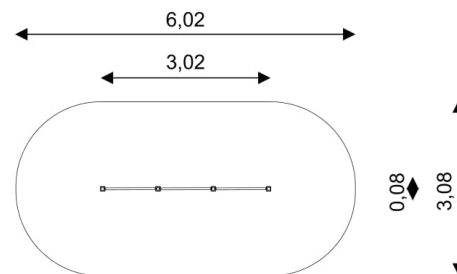

WIN PLAY CLIMBOO 0407

PULL-UP BARS

Device Specifications	
Safety zone	16,61 m ²
Length	3,02 m
Width	0,08 m
Total height	1,65 m
Free fall height	1,50 m
Age range	3-14 years
In accordance w/ EN standards	1176-1:2017
Weight of the heaviest part [kg]	11
Dimension of the biggest part [cm]	220x8x8
Availability of spare parts	Yes

Minimal space

Material Specification

- Galvanized and/or powder coated steel 80 x 80 mm construction;
- All screws covered with colorful plastic caps;
- No sharp edges or chinks that would pose a danger of jamming the head, fingers or any other body parts;
- Top of the construction secured with rubber caps;

Additional comments

- The equipment is certified by an accrediting organization or by certificate of conformity;
- Depth of foundations on a flat surface: 80/70/60 cm;
- The equipment is designed for public playgrounds; The equipment render is of an illustrative nature and shows only the general specification of the equipment, but not its actual appearance. The colours may differ from those demonstrated on render.

Surfaces

Due to the free fall height of the equipment, the EN 1176-1:2017 standard allows the following surfaces: sand with minimal layer thickness of 30 cm (A,C), synthetic material approved for free fall of 1,50 m (A,B,C)