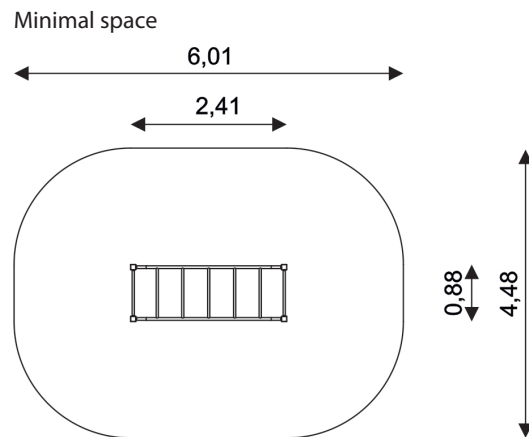

WIN PLAY CLIMBOO 0406

PLAYGROUND EQUIPMENT

Device Specifications	
Safety zone	24,15 m <sup>2</sup>
Length	2,41 m
Width	0,88 m
Total height	1,95 m
Free fall height	1,95 m
Age range	3-14 years
In accordance w/ EN standards	1176-1:2017
Weight of the heaviest part [kg]	17
Dimension of the biggest part [cm]	225x85x29
Availability of spare parts	Yes

Material Specification

- Galvanized and/or powder coated steel 80 x 80 mm construction;
- All screws covered with colorful plastic caps;
- No sharp edges or chinks that would pose a danger of jamming the head, fingers or any other body parts;
- Top of the construction secured with rubber caps;

Additional comments

- The equipment is certified by an accrediting organization or by certificate of conformity;
- Depth of foundations on a flat surface: 80/70/60 cm;
- The equipment is designed for public playgrounds; The equipment render is of an illustrative nature and shows only the general specification of the equipment, but not its actual appearance. The colours may differ from those demonstrated on render.

Surfaces

Due to the free fall height of the equipment, the EN 1176-1:2017 standard allows the following surfaces: sand with minimal layer thickness of 30 cm (A,C), synthetic material approved for free fall of 1,95 m (A,B,C)