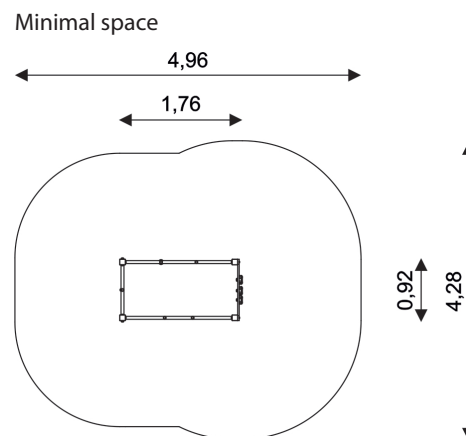

WIN PLAY CLIMBOO 0401

GYMNASTIC CUBE MINI

Device Specifications	
Safety zone	18,10 m ²
Length	1,76 m
Width	0,92 m
Total height	1,94 m
Free fall height	1,80 m
Age range	3-14 years
In accordance w/ EN standards	1176-1:2017
Weight of the heaviest part [kg]	30
Dimension of the biggest part [cm]	243x8x8
Availability of spare parts	Yes

Material Specification

- Galvanized and powder coated steel 80 x 80 mm construction;
- Climbing wall is made of anti-slip and waterproof plywood or HPL plate;
- All screws covered with plastic caps;
- No sharp edges or chinks that would pose a danger of jamming the head, fingers or any other body parts;
- Durable, colorful climbing rocks;
- Steel ropes braided with PP, connected by durable plastic elements;
- Top of the construction secured with rubber caps;

Additional comments

- The equipment is certified by an accrediting organization or by certificate of conformity;
 - Depth of foundations on a flat surface: 80/70/60 cm;
 - The equipment is designed for public playgrounds;
- The equipment render is of an illustrative nature and shows only the general specification of the equipment, but not its actual appearance. The colours may differ from those demonstrated on render.

Surfaces

Due to the free fall height of the equipment, the EN 1176-1:2017 standard allows the following surfaces: sand with minimal layer thickness of 30 cm (A,C), synthetic material approved for free fall of 1,80 m (A,B,C)