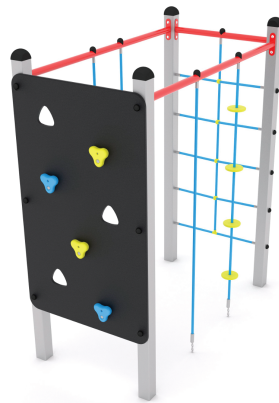

WIN PLAY CLIMBOO 0401

GYMNASTIC CUBE MINI

Device Specifications	
Safety zone	18,10 m ²
Length	1,76 m
Width	0,92 m
Total height	1,94 m
Free fall height	1,80 m
Age range	3-14 years
In accordance w/ EN standards	1176-1:2017
Weight of the heaviest part [kg]	30
Dimension of the biggest part [cm]	243x8x8
Availability of spare parts	Yes

Material Specification

- Galvanized and powder coated steel 80 x 80 mm construction;
- Climbing wall is made of anti-slip and waterproof plywood or HPL plate;
- All screws covered with plastic caps;
- No sharp edges or chinks that would pose a danger of jamming the head, fingers or any other body parts;
- Durable, colorful climbing rocks;
- Steel ropes braided with PP, connected by durable plastic elements;
- Top of the construction secured with rubber caps;

Additional comments

- The equipment is certified by an accrediting organization or by certificate of conformity;
 - Depth of foundations on a flat surface: 80/70/60 cm;
 - The equipment is designed for public playgrounds;
- The equipment render is of an illustrative nature and shows only the general specification of the equipment, but not its actual appearance. The colours may differ from those demonstrated on render.

Surfaces

Due to the free fall height of the equipment, the EN 1176-1:2017 standard allows the following surfaces: sand with minimal layer thickness of 30 cm (A,C), synthetic material approved for free fall of 1,80 m (A,B,C)